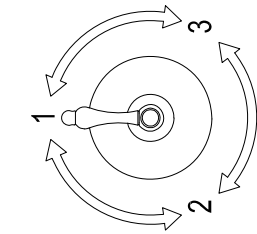

KS3031V

3 Way Diverter Valve

Warm Water
↑

Port Usage

Bracket