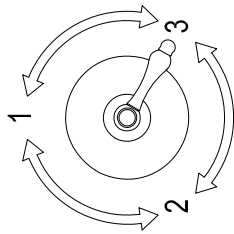

KS3031V

3 Way Diverter Valve

Warm Water
↑

Port Usage

Bracket