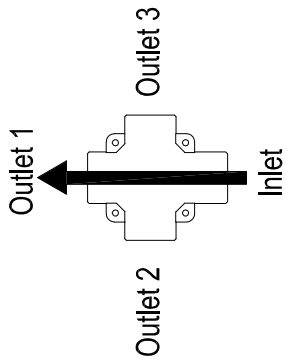

KS3031V

3 Way Diverter Valve

Warm Water
↑

Port Usage

Bracket