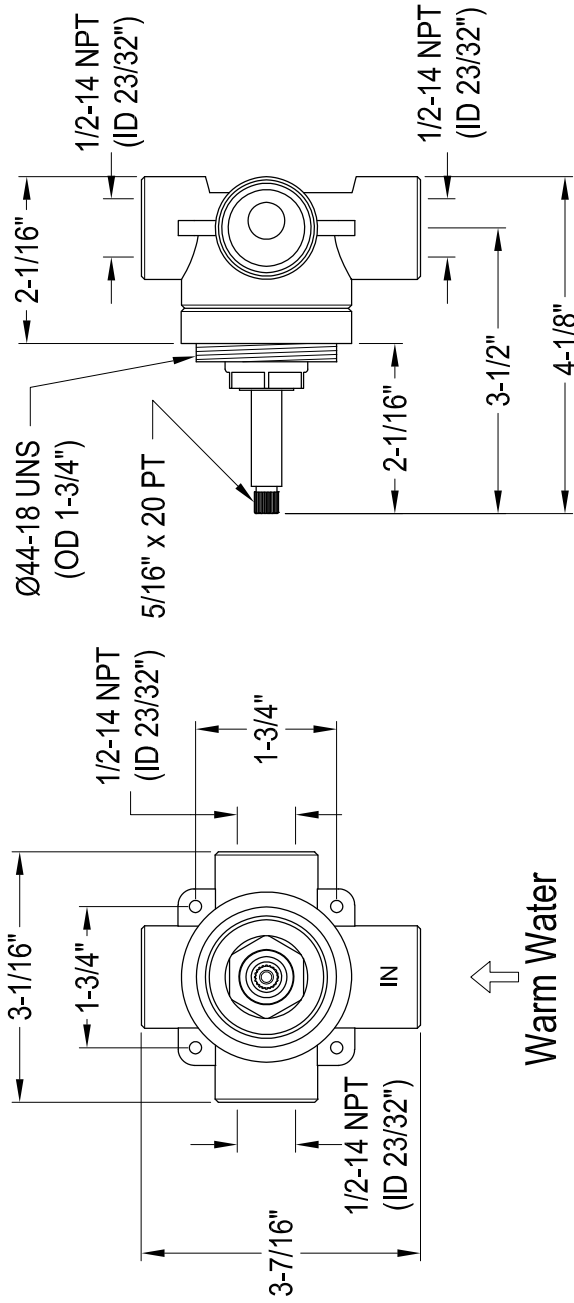

KS3031V

3 Way Diverter Valve

Warm Water
↑

Port Usage

Bracket