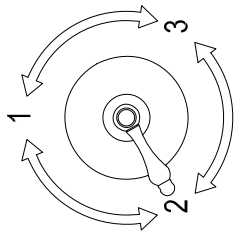

KS3031V

3 Way Diverter Valve

Warm Water
↑

Port Usage

Bracket