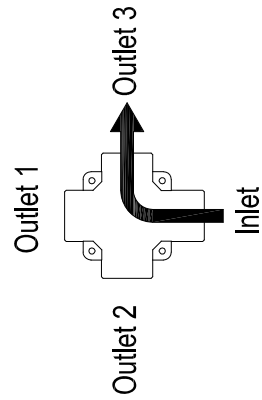

KS3031V

3 Way Diverter Valve

Warm Water
↑

Port Usage

Bracket