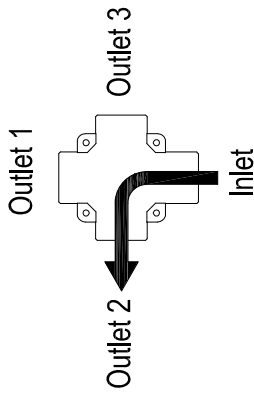

KS3031V

3 Way Diverter Valve

Warm Water
↑

Port Usage

Bracket