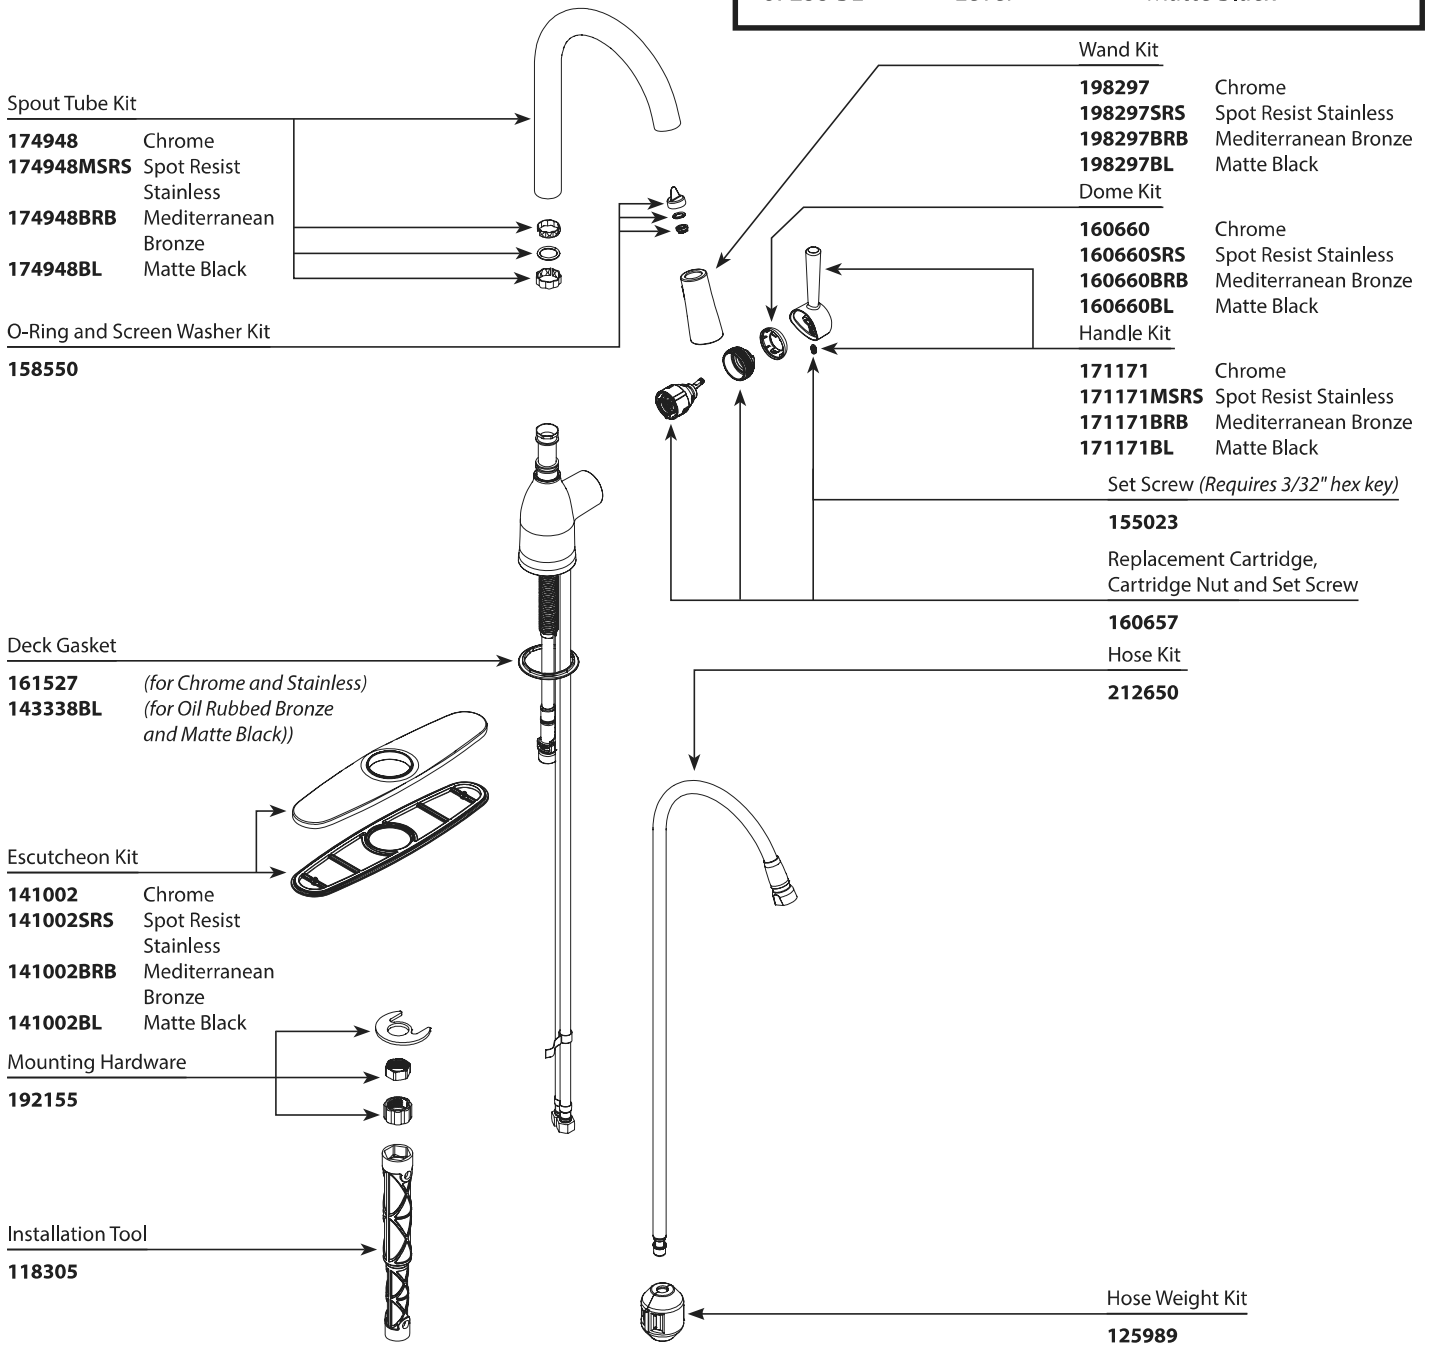

■ Order by Part Number

ADLER™		
Single-Handle High Arc Pulldown Kitchen Faucet		
MODEL	HANDLE	FINISH
87233	Lever	Chrome
87233SRS	Lever	Spot Resist Stainless
87233 BRB	Lever	Mediterranean Bronze
87233 BL	Lever	Matte Black

**OPTIONAL**

Mounting Bracket

**176787**