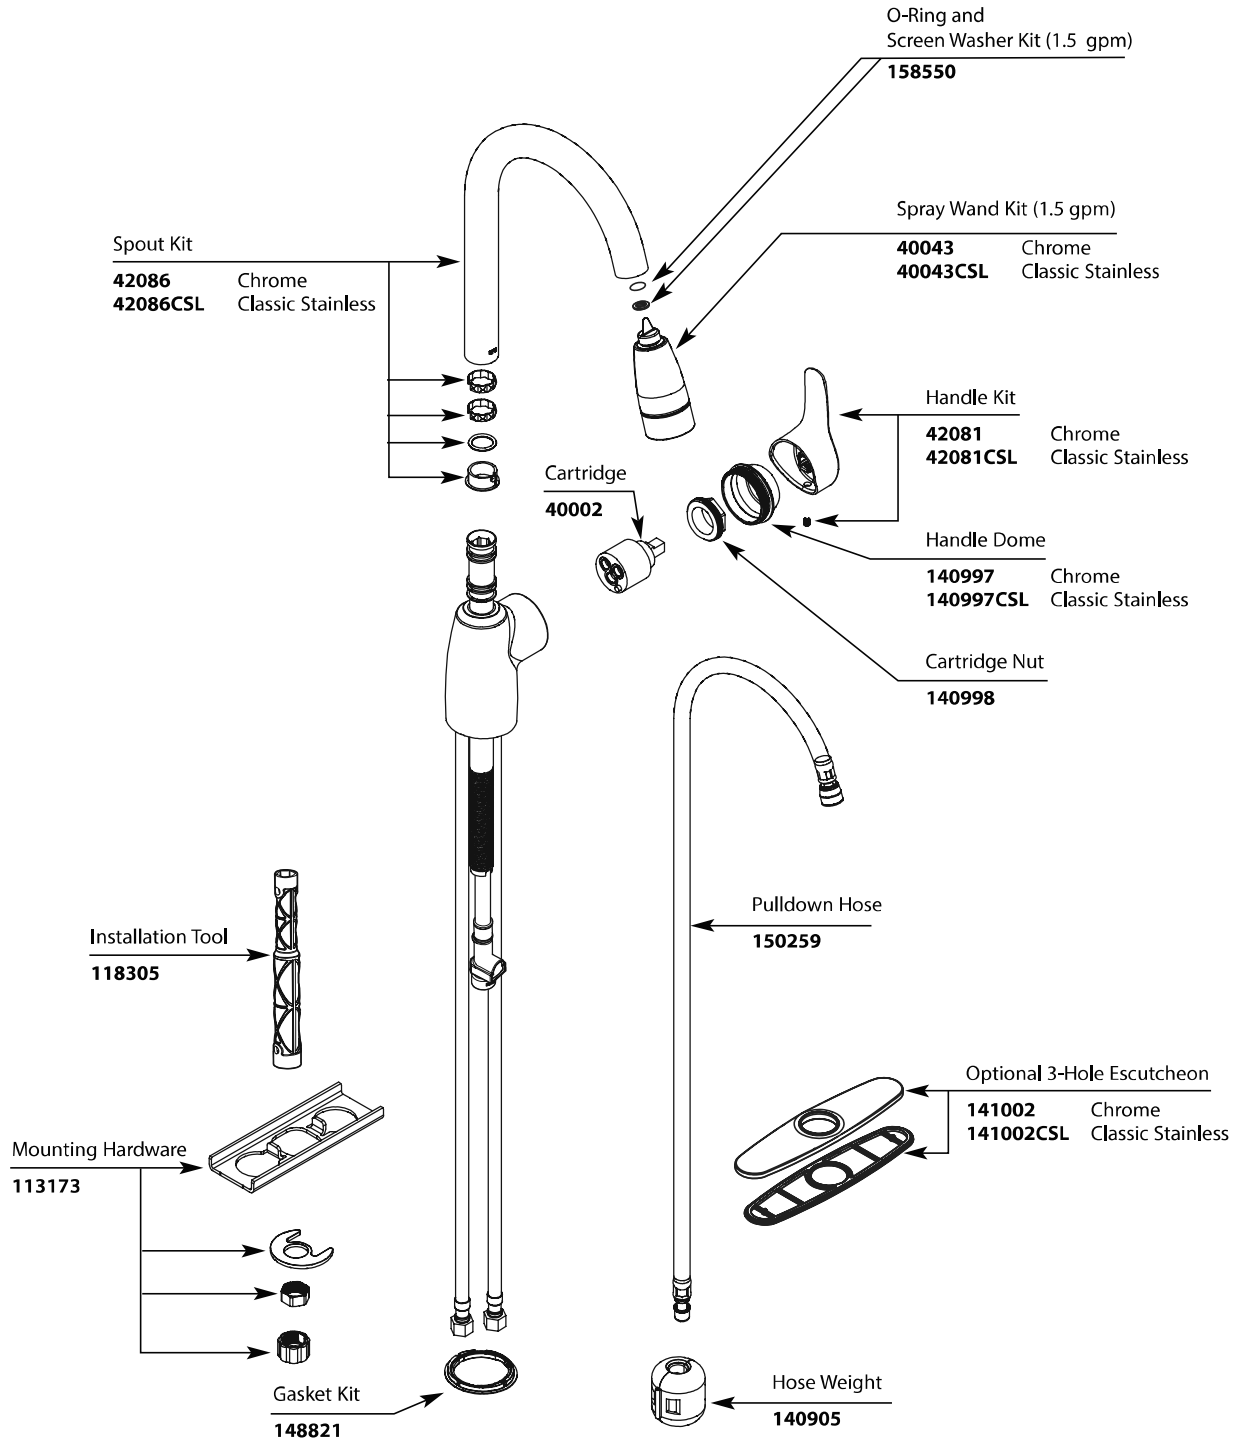

CFG

There is more than one version of this model.
Page down to identify the version you have.

BAYSTONE™		
One-Handle Pulldown Kitchen		
MODEL	HANDLE	FINISH
CA42519	Lever	Chrome
CA42519CSL	Lever	Classic Stainless

OPTIONAL

Mounting Bracket
176787

CFG

BAYSTONE™		
One-Handle Pulldown Kitchen		
MODEL	HANDLE	FINISH
CA42519	Lever	Chrome
CA42519CSL	Lever	Classic Stainless

CFG

BAYSTONE™		
One-Handle Pulldown Kitchen		
MODEL	HANDLE	FINISH
CA42519	Lever	Chrome
CA42519CSL	Lever	Classic Stainless