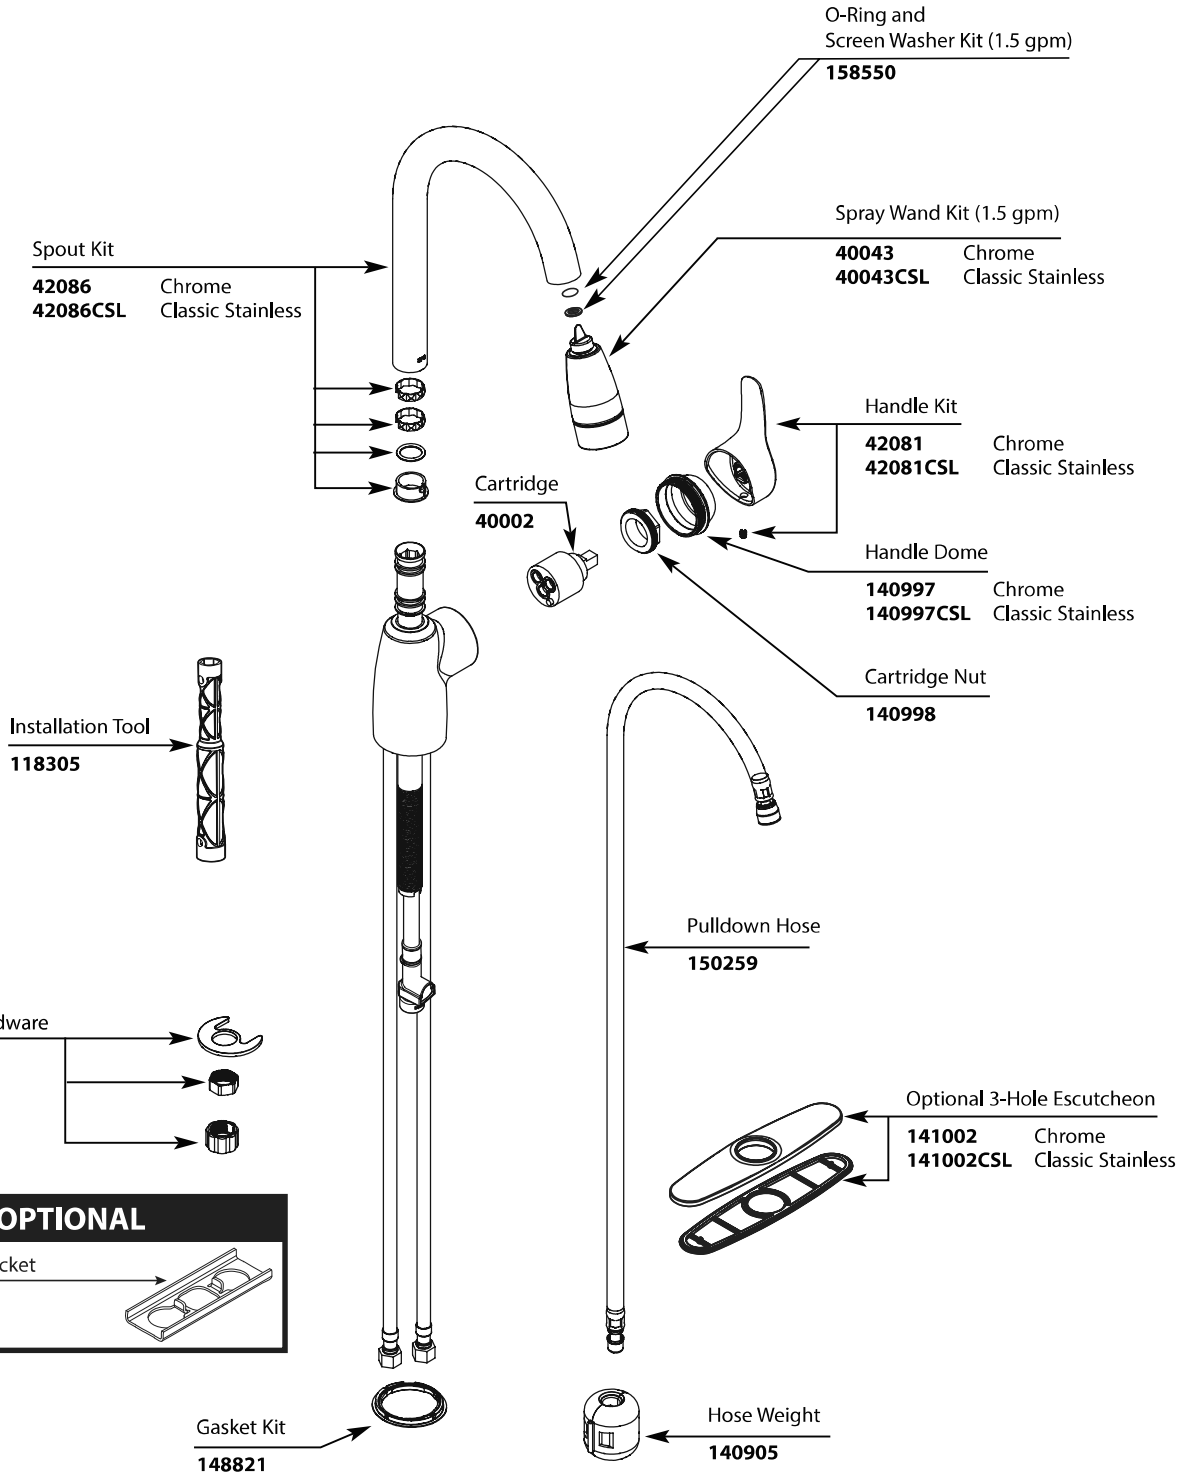

CFG

There is more than one version of this model.
Page down to identify the version you have.

BAYSTONE™		
One-Handle Pulldown Kitchen		
MODEL	HANDLE	FINISH
CA42519	Lever	Chrome
CA42519CSL	Lever	Classic Stainless

OPTIONAL

Mounting Bracket
176787

CFG

BAYSTONE™		
One-Handle Pulldown Kitchen		
MODEL	HANDLE	FINISH
CA42519	Lever	Chrome
CA42519CSL	Lever	Classic Stainless

CFG

BAYSTONE™		
One-Handle Pulldown Kitchen		
MODEL	HANDLE	FINISH
CA42519	Lever	Chrome
CA42519CSL	Lever	Classic Stainless