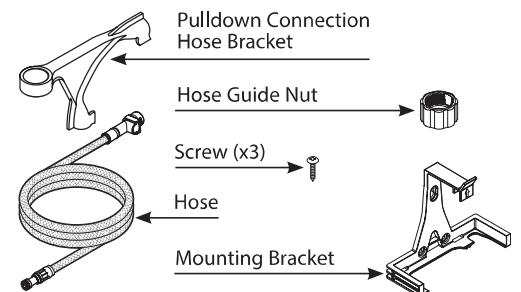

- **161150** Chrome
- **162469SRS** Spot Resist Stainless
- **161150ORB** Oil Rubbed Bronze
- **161150BL** Matte Black

Faucet Assembly Kit (* = included in Faucet Assembly Kit)
(Includes Mounting Hardware, Spout Kit, Installation Tool, Gasket Kit, Handle Dome, Handle Kit, Plug Button, and Set Screw)

- **191000** Chrome
- **191000SRS** Spot Resist Stainless
- **191000ORB** Oil Rubbed Bronze
- **191000BL** Matte Black

Gasket Kit *

148821

Escutcheon

- **141002** Chrome
- **141002SRS** Spot Resist Stainless
- **141002ORB** Oil Rubbed Bronze
- **141002BL** Matte Black

Mounting Hardware *

193774

Installation Tool *

118305

Electronics Box Only

188031

Control Box Only
(Includes (x2) Supply Hose Assemblies)

177569

Filter & O-Ring (x2)

179639

Battery Holder
& Hardware Pack
(6AA Batteries Not Included)

177567

O-ring and Screen Kit

158550
Handle Kit *

- **148820** Chrome
- **148820SRS** Spot Resist Stainless
- **148820ORB** Oil Rubbed Bronze
- **148820BL** Matte Black

Handle Dome *

- **140997** Chrome
- **140997SRS** Spot Resist Stainless
- **140997ORB** Oil Rubbed Bronze
- **140997BL** Matte Black

Set Screw * (requires 3/32" hex key)

15023
Plug Button *

- **152859** Chrome
- **152859CSL** Classic Stainless
  (Use for Spot Resist Stainless)
- **152859ORB** Oil Rubbed Bronze
- **152859BL** Matte Black

CARTRIDGE & CARTRIDGE NUT ARE NOT SERVICEABLE ITEMS

Weight Kit

150260

Pulldown Hose Kit

150259

Supply Hose Assembly (x2) Hoses

177572

AC Adapter with Power Splitter
(Sold separately)

169031

Wall Mount Service Kit - 177566

OPTIONAL

Mounting Bracket
176787