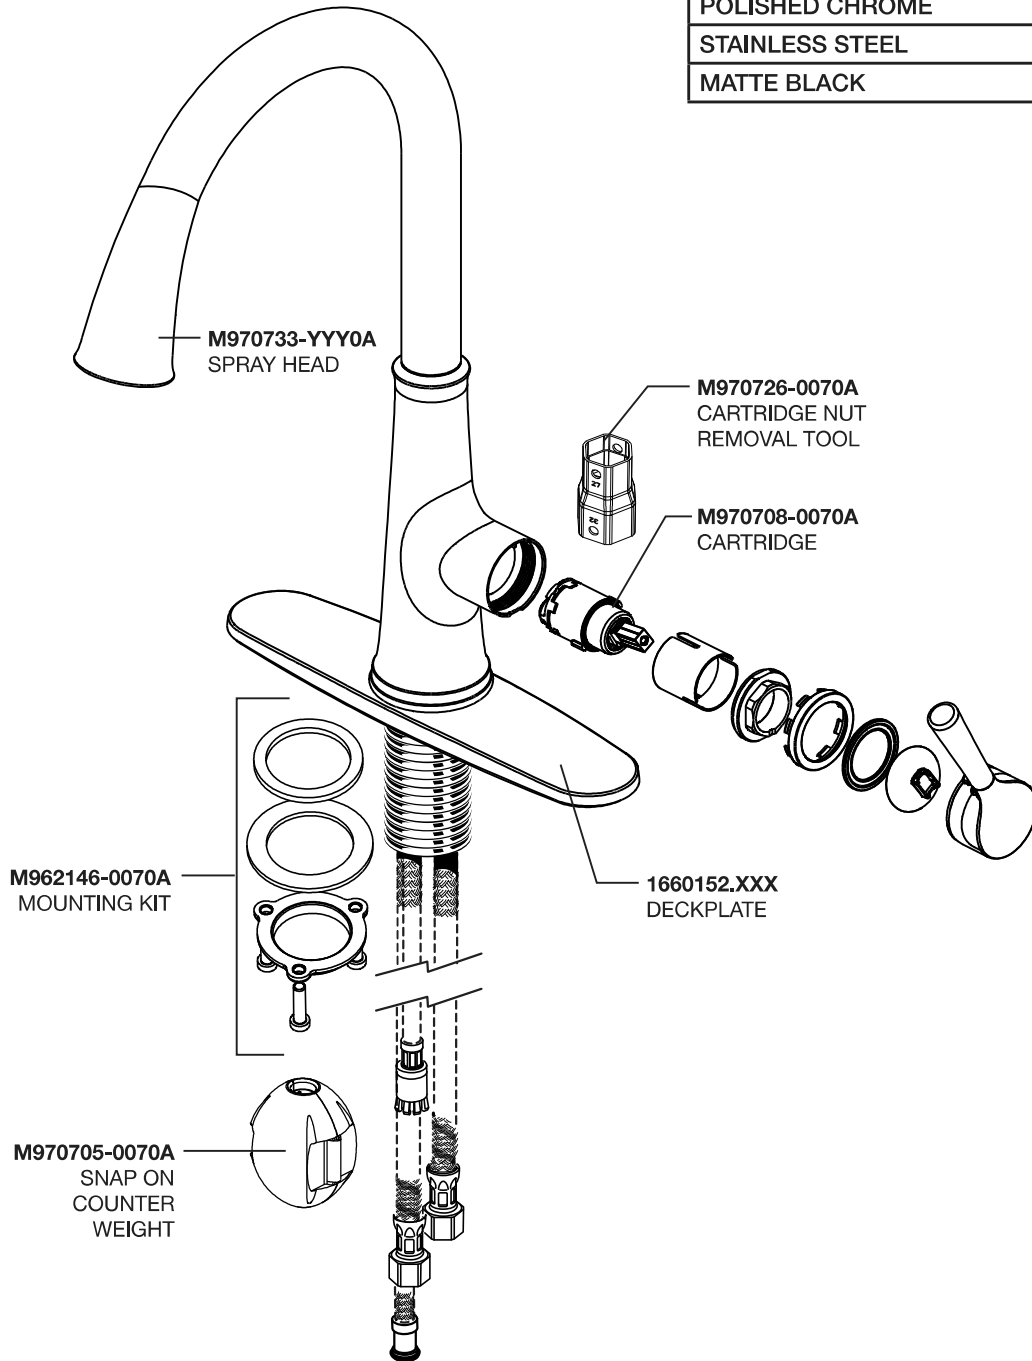

PARTS

Renate Pull-Down Kitchen Faucet 9319310

Replace the "YYY" with appropriate finish code

POLISHED CHROME	002
STAINLESS STEEL	075
MATTE BLACK	243

M985121 EN 8/22

Product names listed herein are trademarks of AS America, Inc. © AS America, Inc. 2022