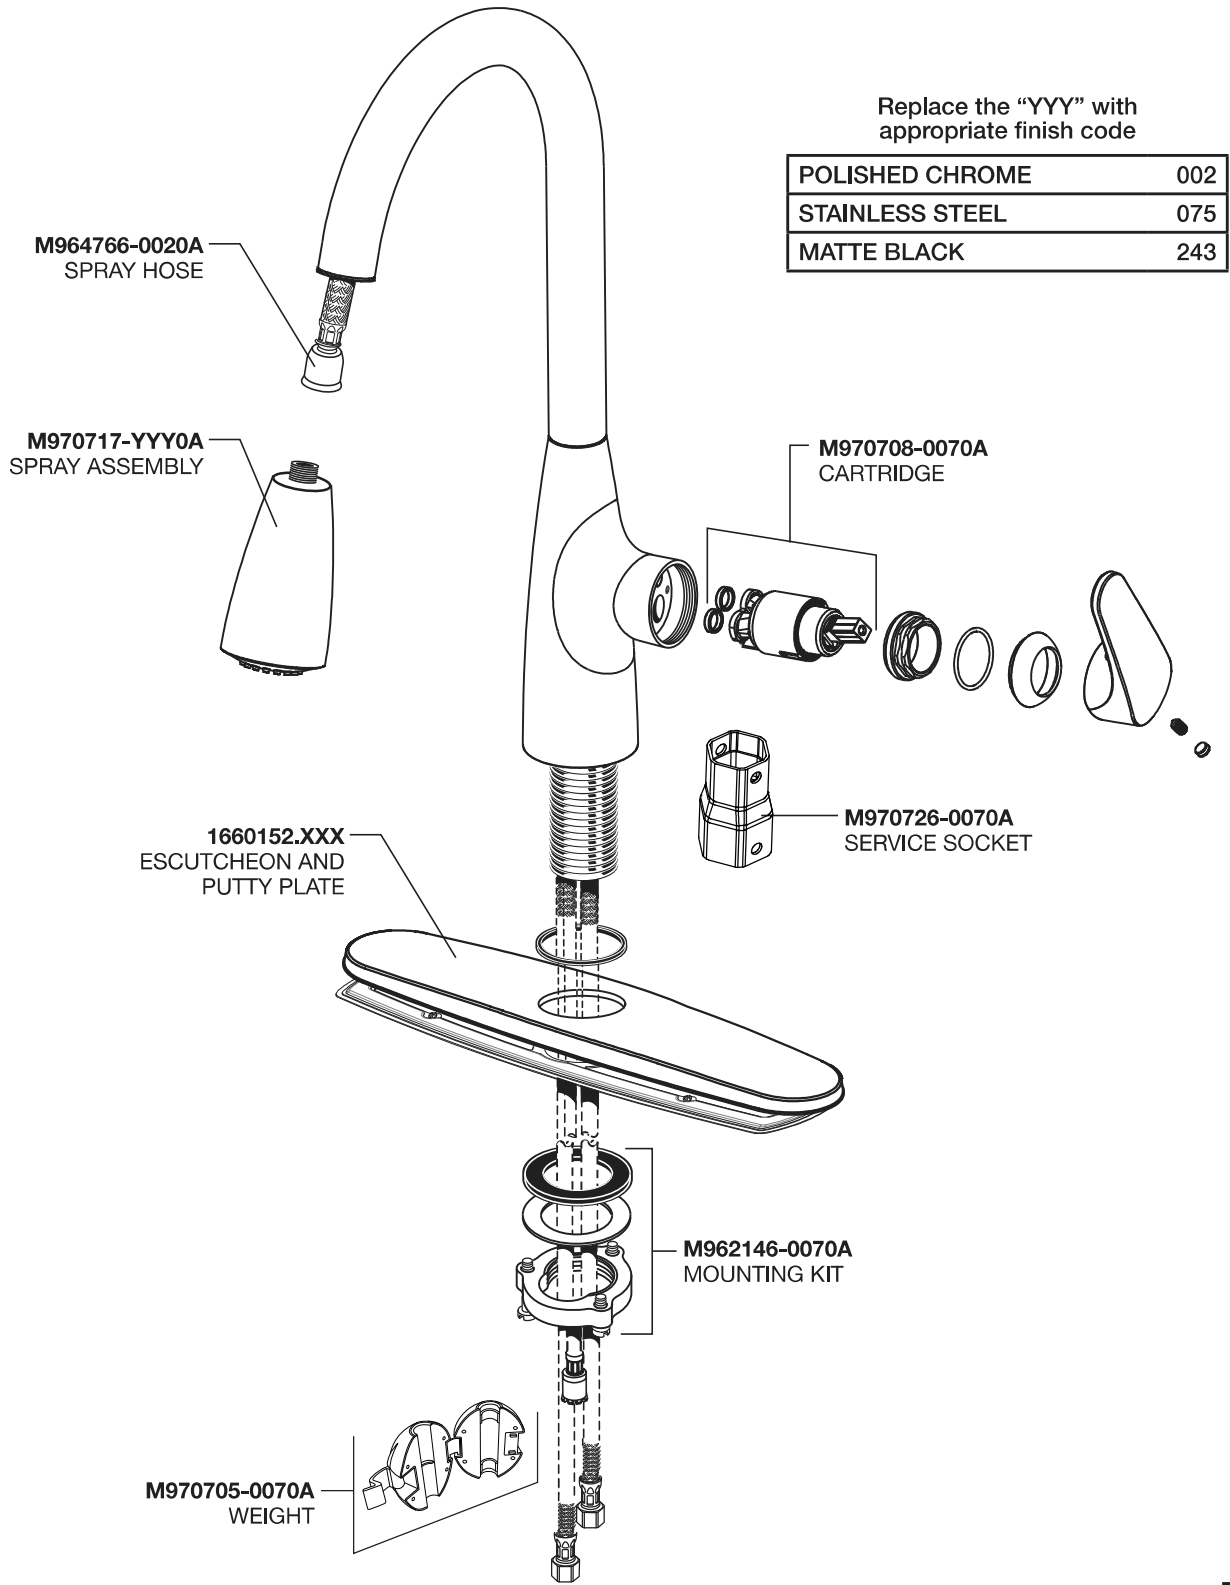

# PARTS

## Colony Pro Pull-Down Kitchen Faucet – 7077300

RP 7077300 EN 1/23

Product names listed herein are trademarks of AS America, Inc. © AS America, Inc. 2023

PART OF **LIXIL**

*American Standard*