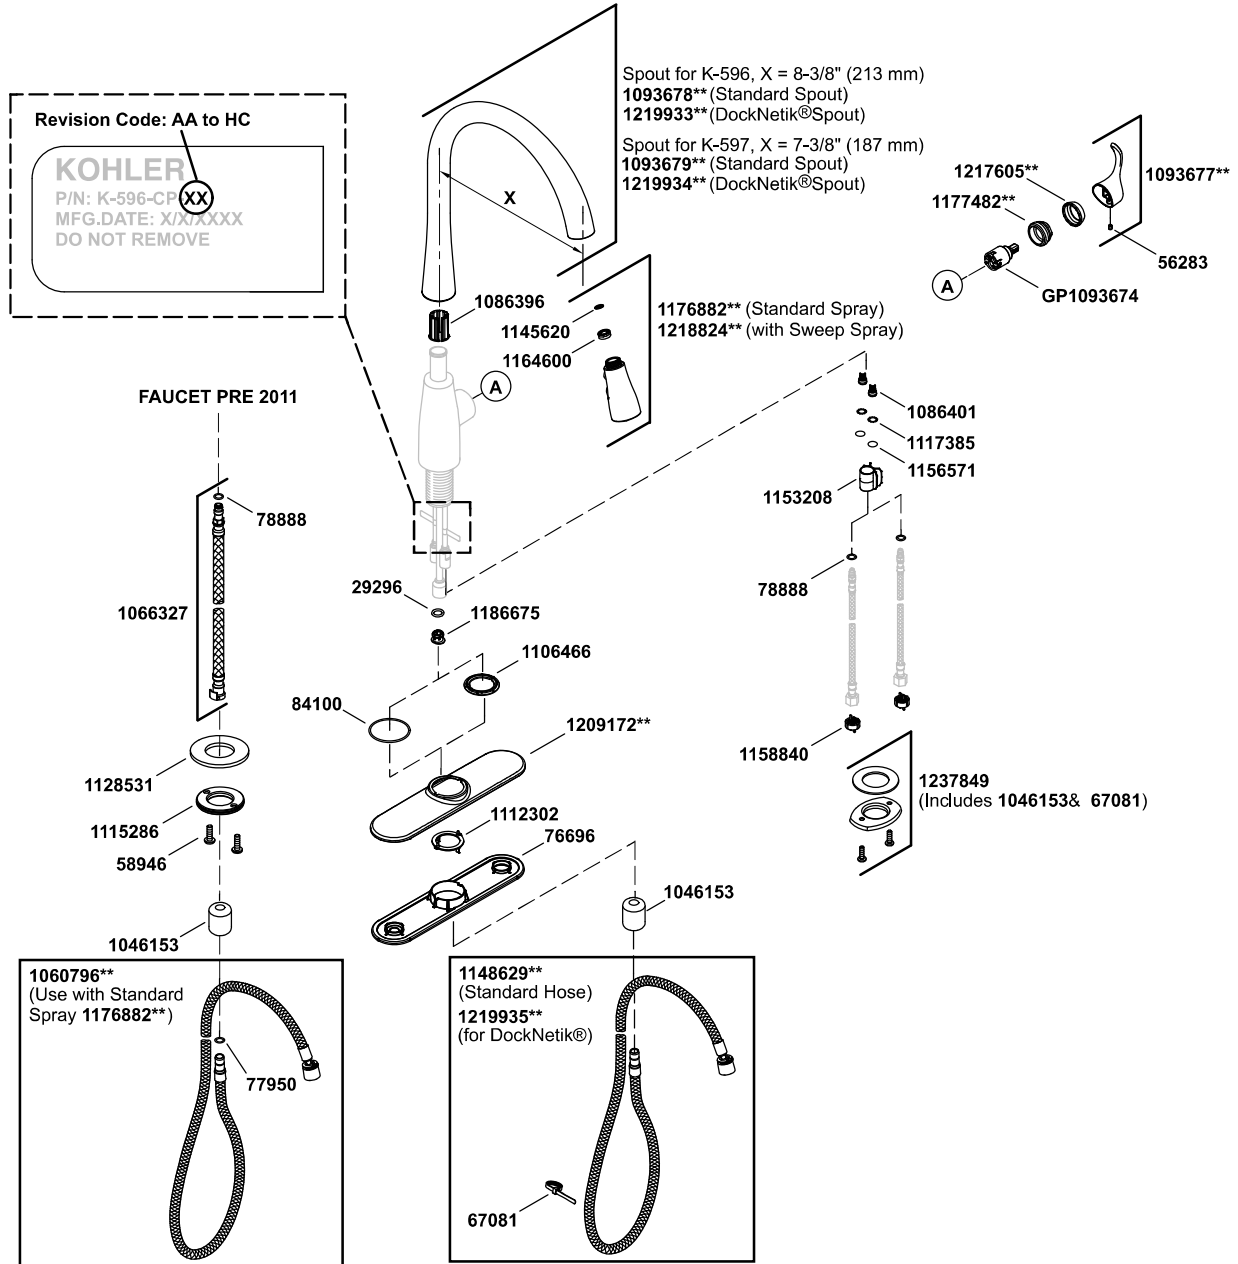

Simplice® Pull-down kitchen sink faucet

Pull-down kitchen sink faucet with three-function sprayhead
K-596

Original Faucet Version
For model revisions AA to HC
(for revisions JC and newer, see Current Faucet Version)

Simplice® Pull-down kitchen sink faucet

Pull-down kitchen sink faucet with three-function sprayhead
K-596

Current Faucet Version

For model revisions JC and newer
(for revisions AA to HC, see Original Faucet Version)