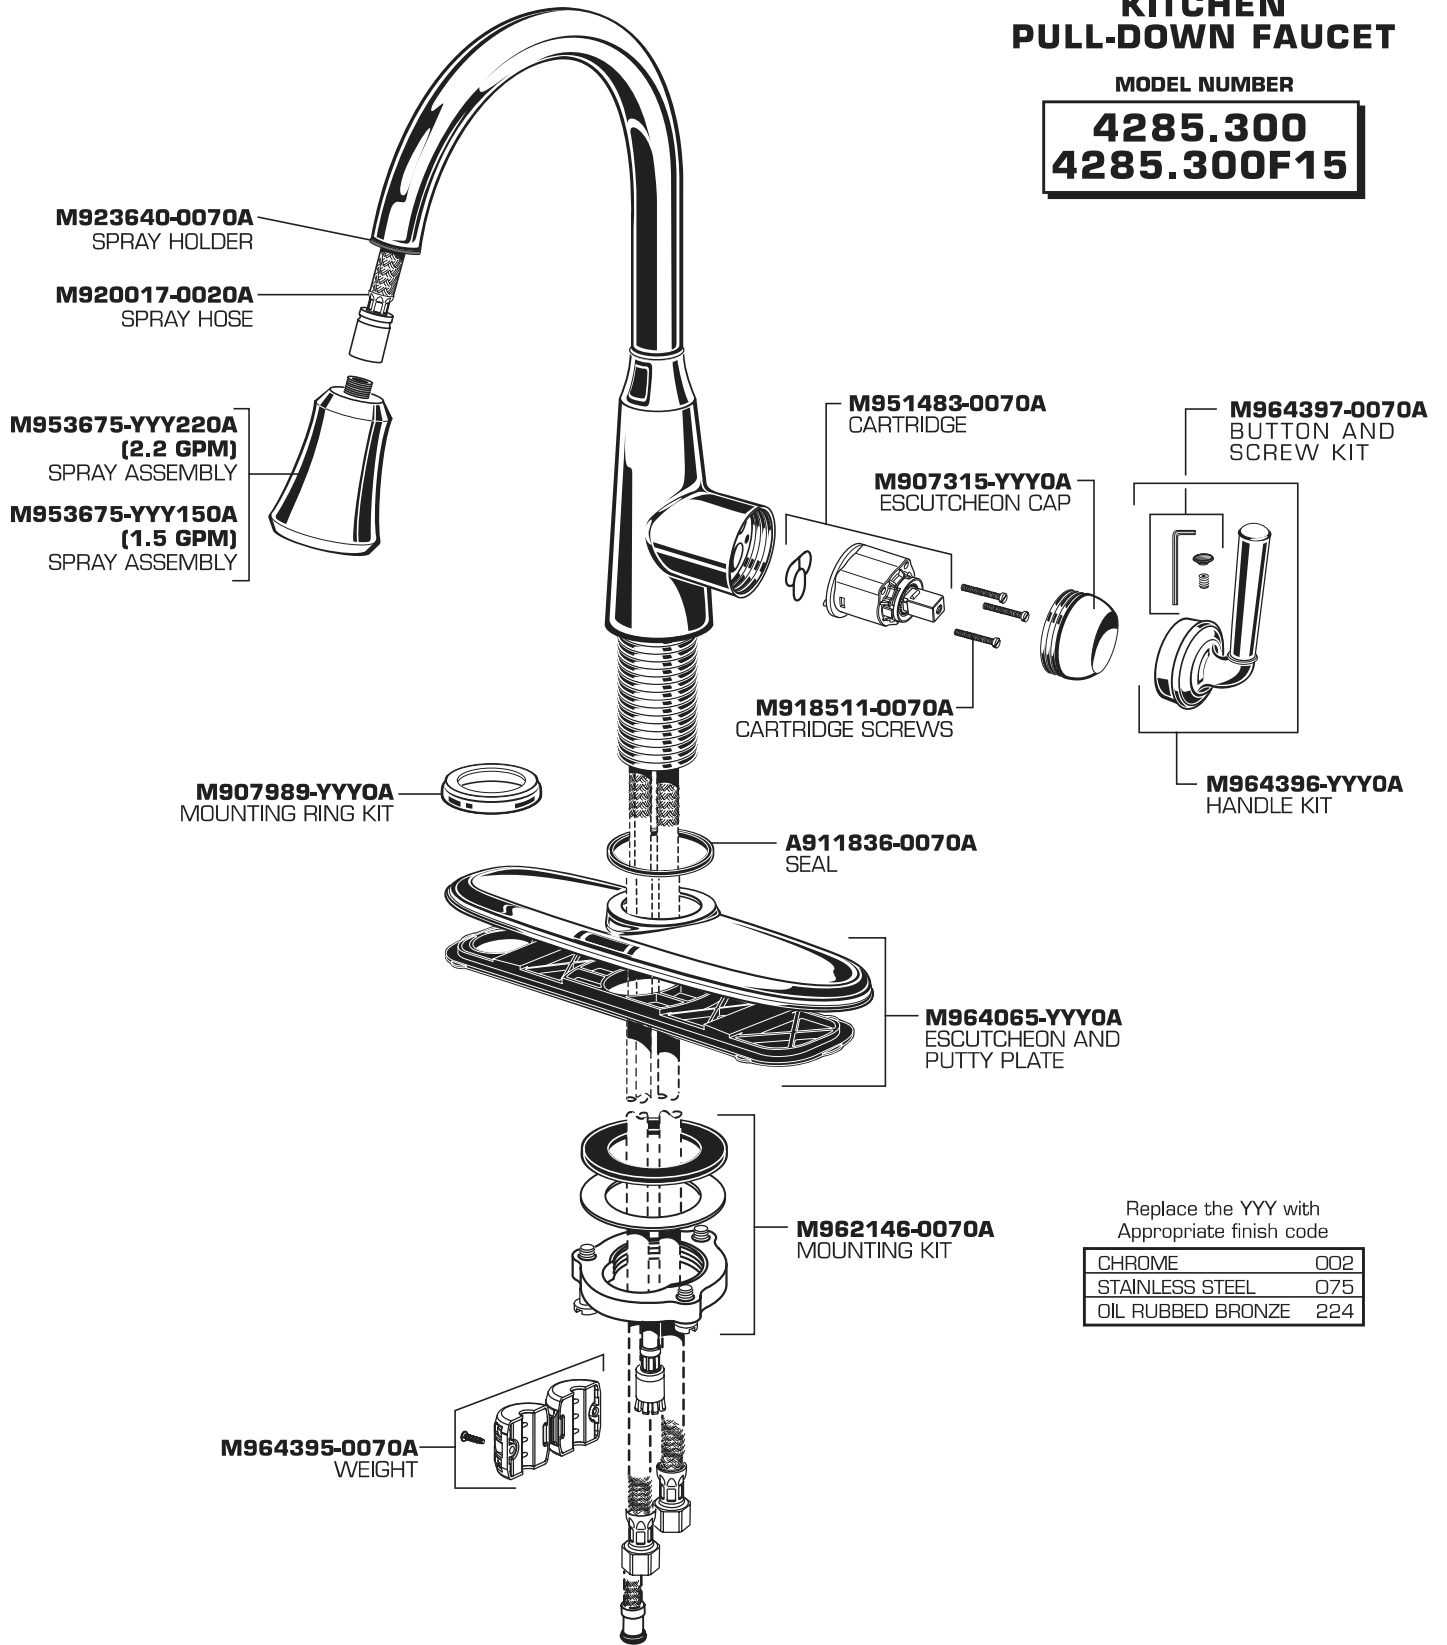

*American Standard*

**PORTSMOUTH™**  
**SINGLE CONTROL**  
**KITCHEN**  
**PULL-DOWN FAUCET**

MODEL NUMBER

**4285.300**  
**4285.300F15**

Replace the YYY with  
Appropriate finish code

CHROME	002
STAINLESS STEEL	075
OIL RUBBED BRONZE	224