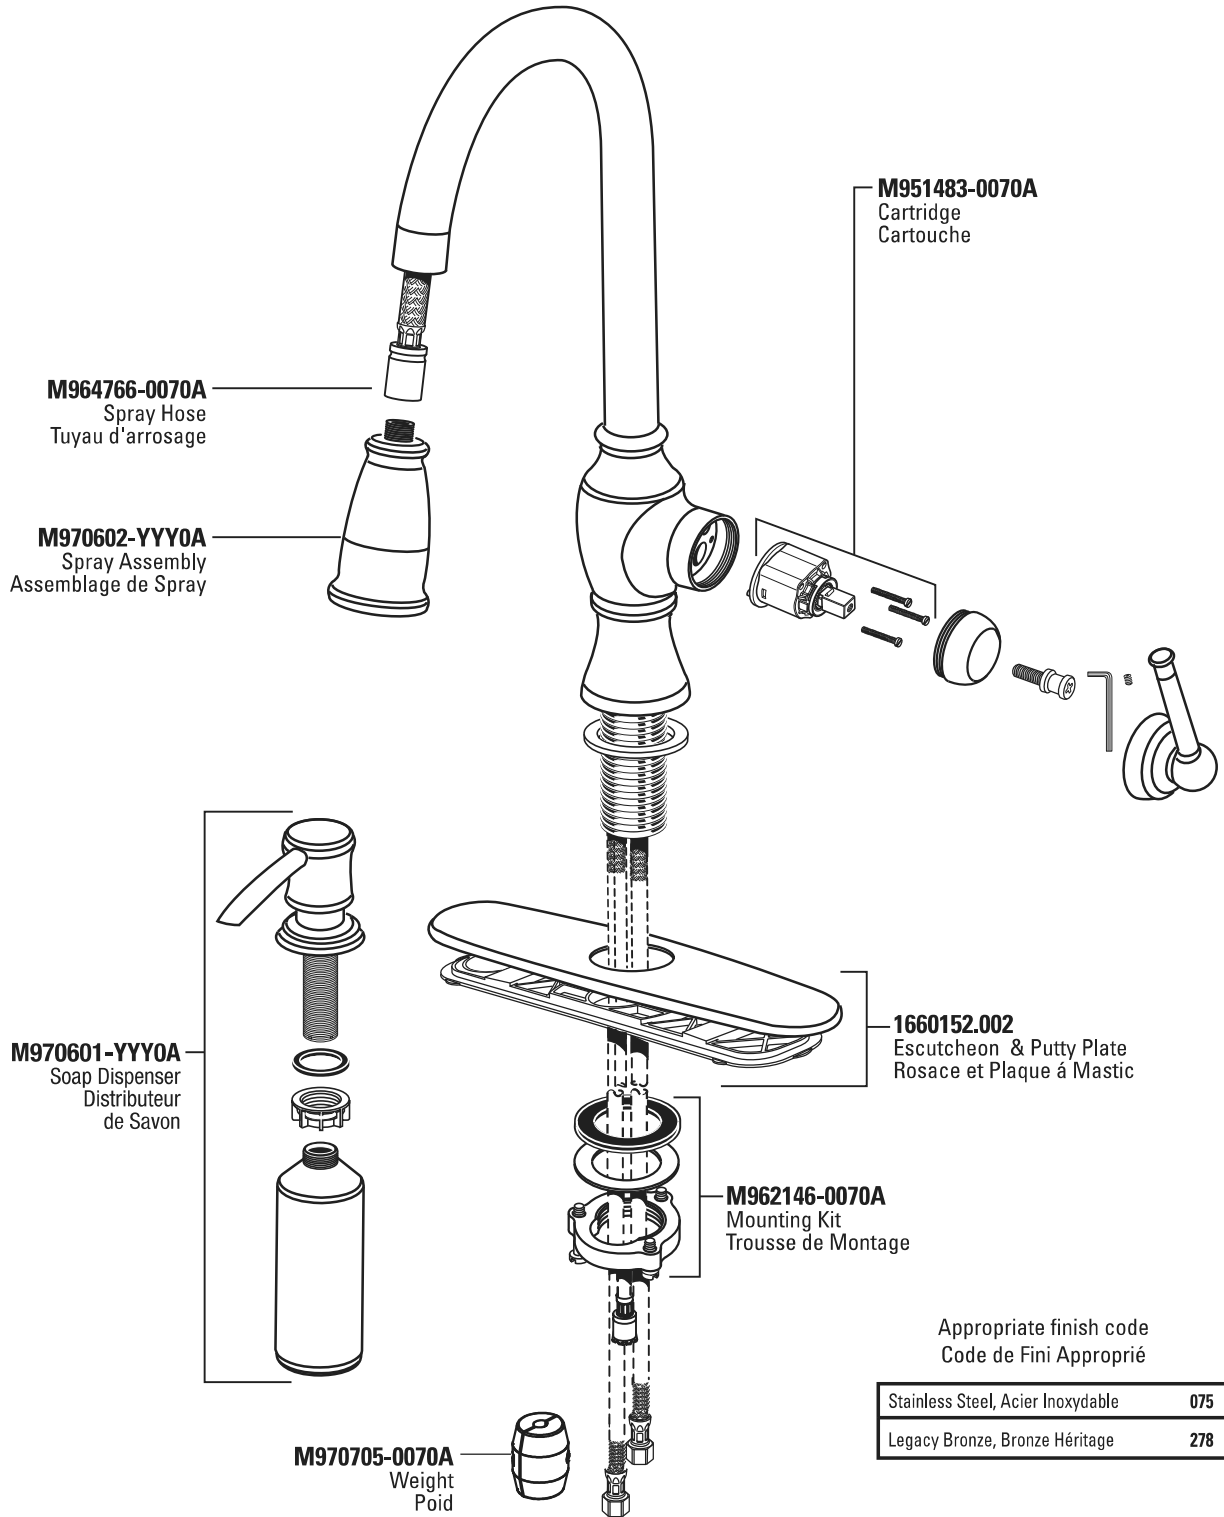

**Parts/Assembly
Ensemble/Pièces**

**Marchand™
Pull Down Kitchen Faucet
Pull en bas robinet de cuisine
7029301**

Appropriate finish code
Code de Fini Approprié

Stainless Steel, Acier Inoxydable	075
Legacy Bronze, Bronze Héritage	278

American Standard

Parts/Assembly

Unidad/de Partes

Marchand™

Pull Down Kitchen Faucet

Grifo de Cocina Extraible

7029301

Appropriate finish code
acabado correspondiente

Stainless Steel, Acero Inoxidable	075
Legacy Bronze, Bronce Legado	278

American Standard