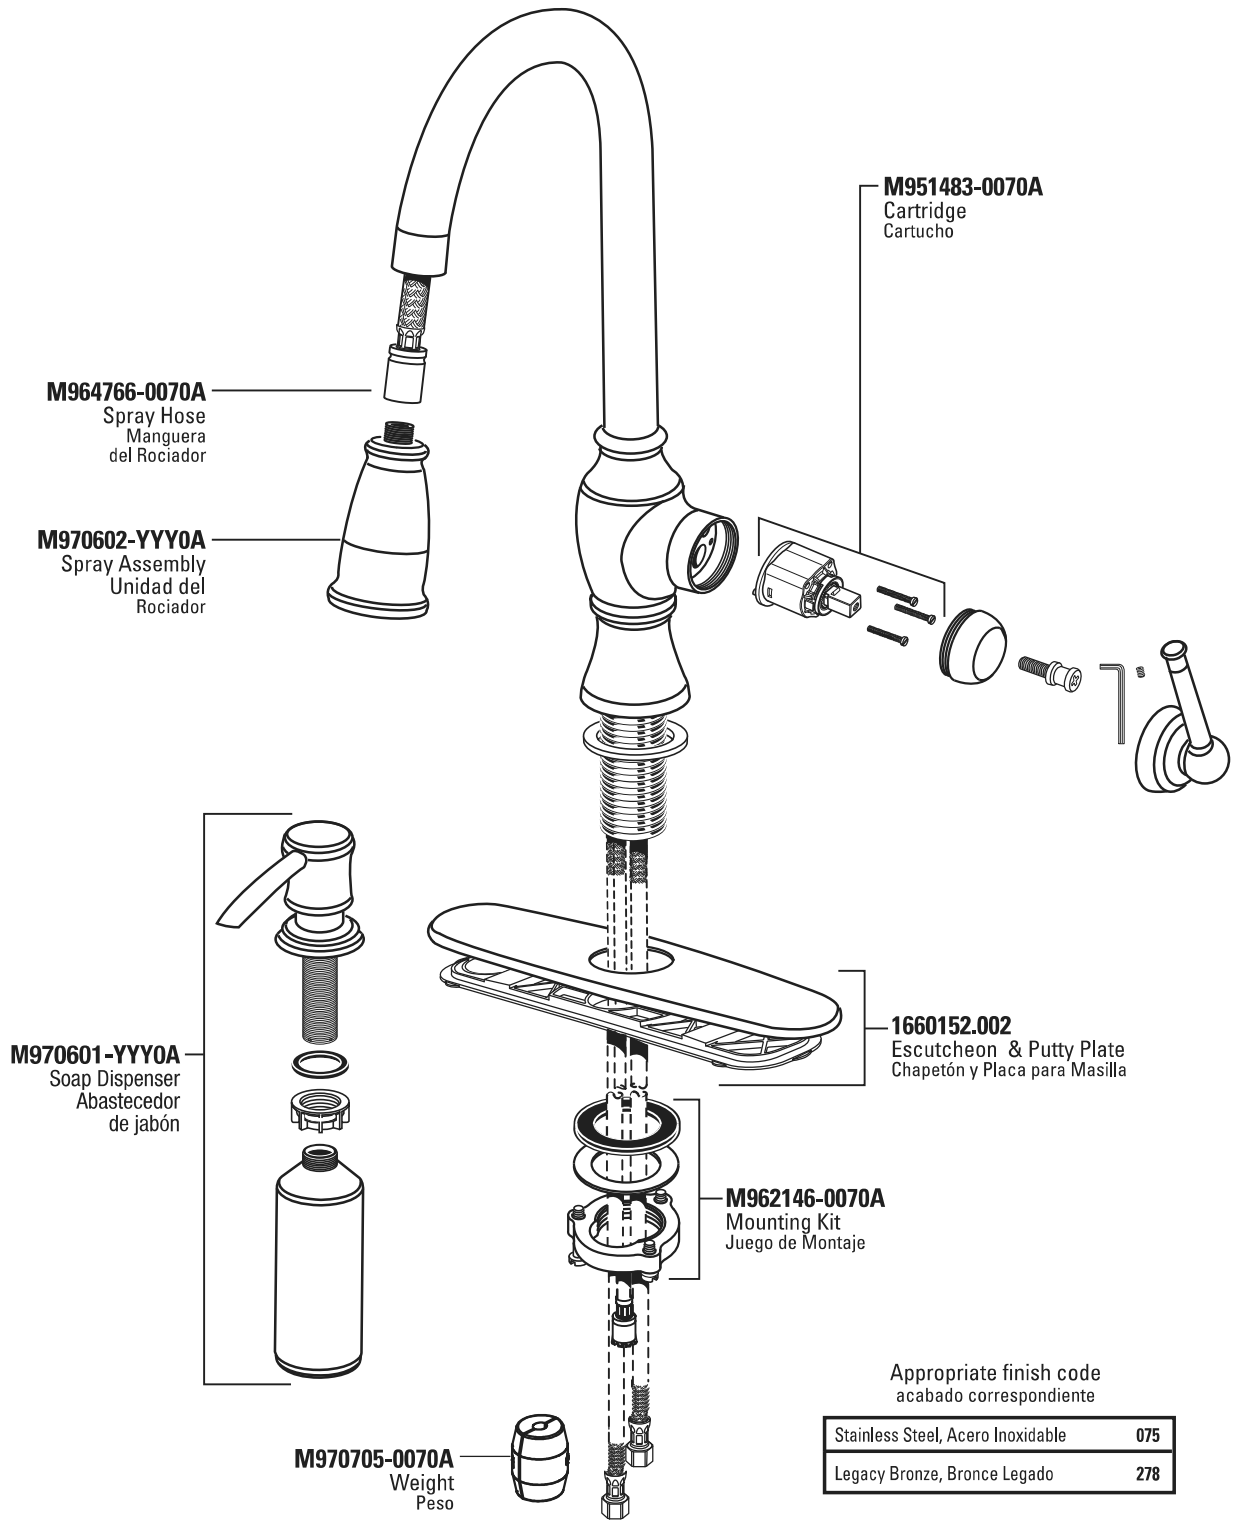

**Parts/Assembly
Ensemble/Pièces**

**Marchand™
Pull Down Kitchen Faucet
Pull en bas robinet de cuisine
7029301**

Appropriate finish code
Code de Fini Approprié

Stainless Steel, Acier Inoxydable	075
Legacy Bronze, Bronze Héritage	278

American Standard

Parts/Assembly

Unidad/de Partes

Marchand™

Pull Down Kitchen Faucet

Grifo de Cocina Extraible

7029301

Appropriate finish code
acabado correspondiente