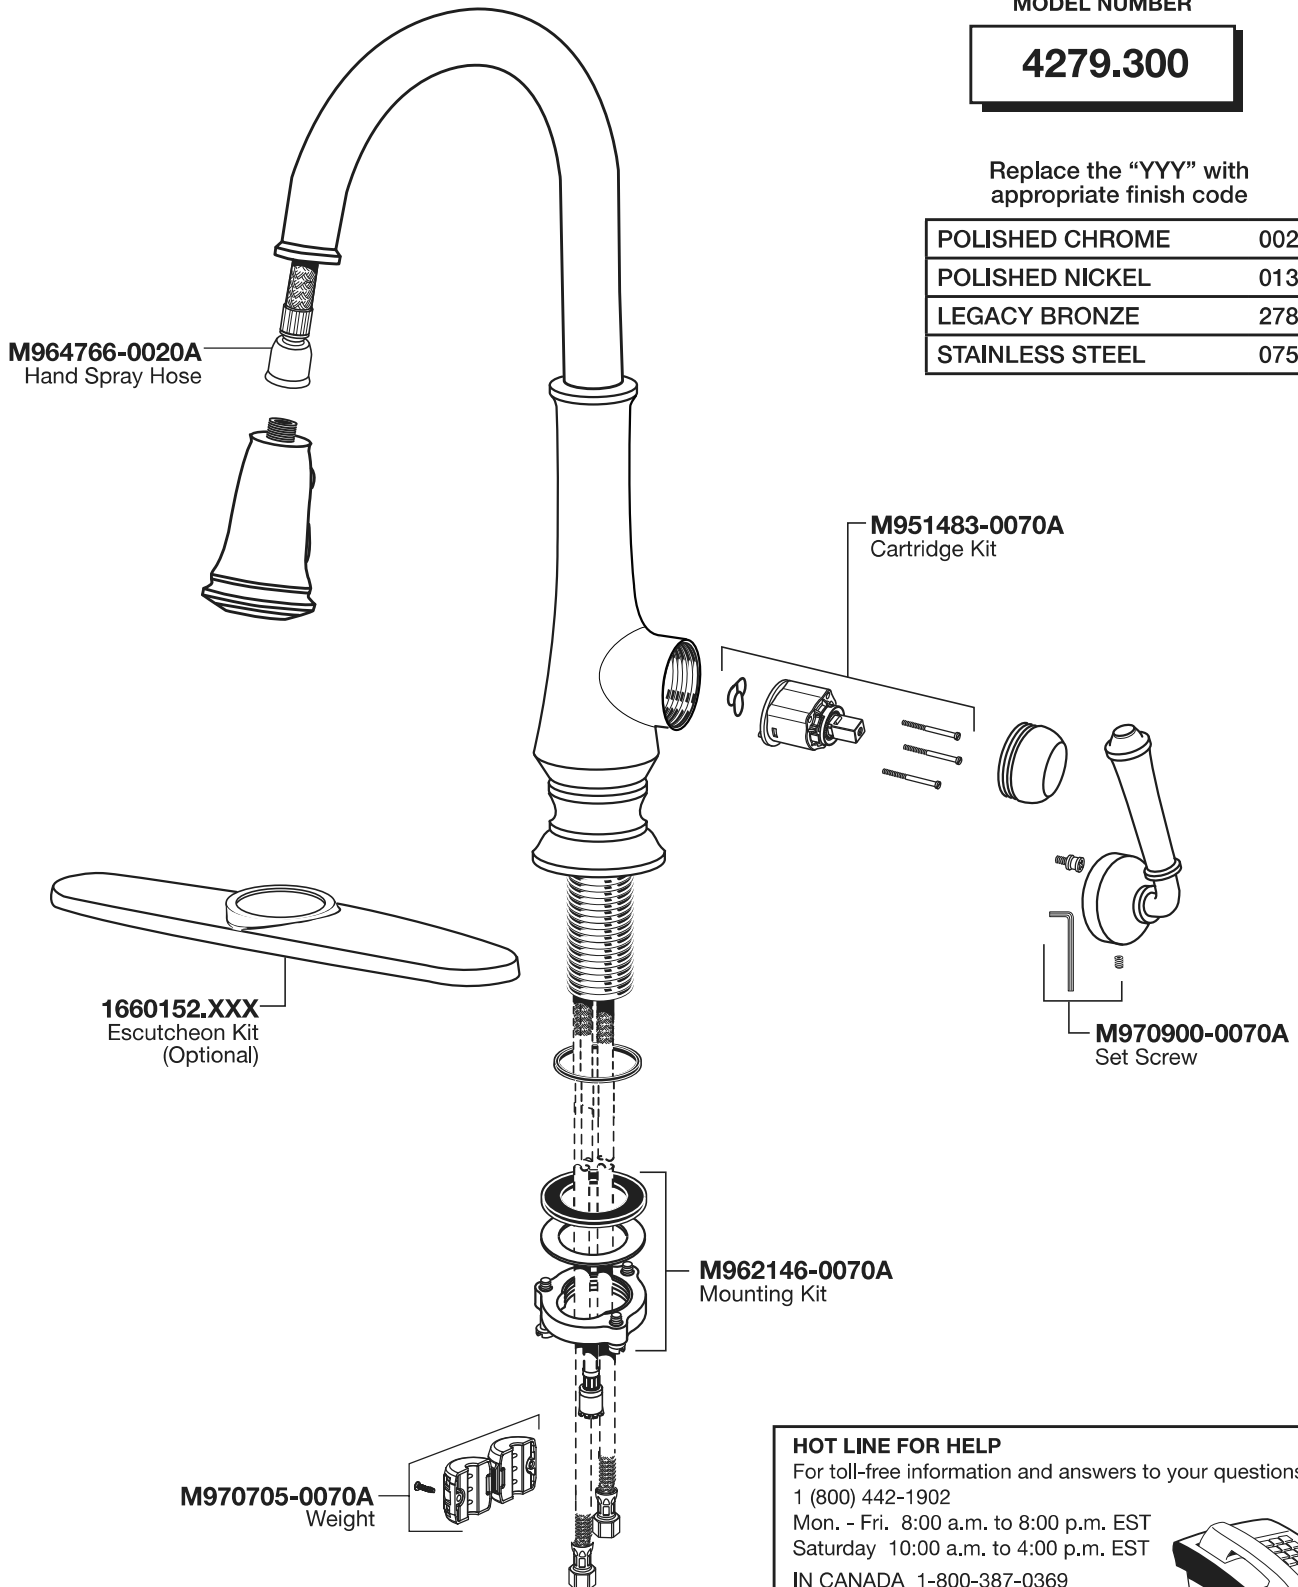

*American Standard*

**DELANCEY™**  
**Single Control Kitchen**  
**Faucet With Pull**  
**Down Spray**

MODEL NUMBER

**4279.300**

Replace the "YYY" with appropriate finish code

POLISHED CHROME	002
POLISHED NICKEL	013
LEGACY BRONZE	278
STAINLESS STEEL	075