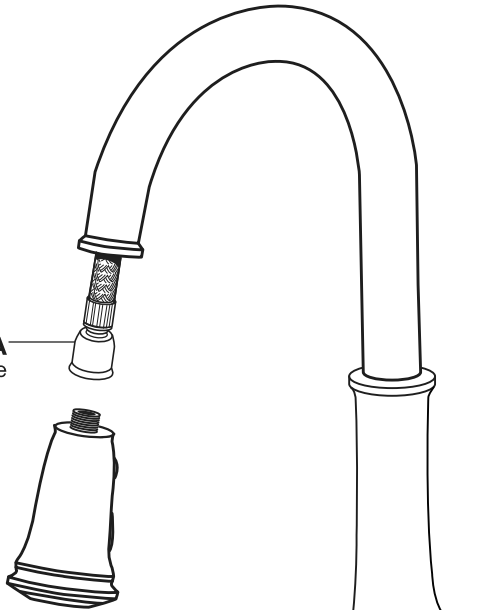

American Standard

DELANCEY^{MD}
Mitigeur mono commande
avec tête rétractable

NUMÉRO DE MODÈLE

4279.300

Replace the "YYY" with appropriate finish code

POLISHED CHROME	002
POLISHED NICKEL	013
LEGACY BRONZE	278
STAINLESS STEEL	075

M964766-0020A
Tuyau de pulvérisation manuelle

M951483-0070A
Trousse de cartouche