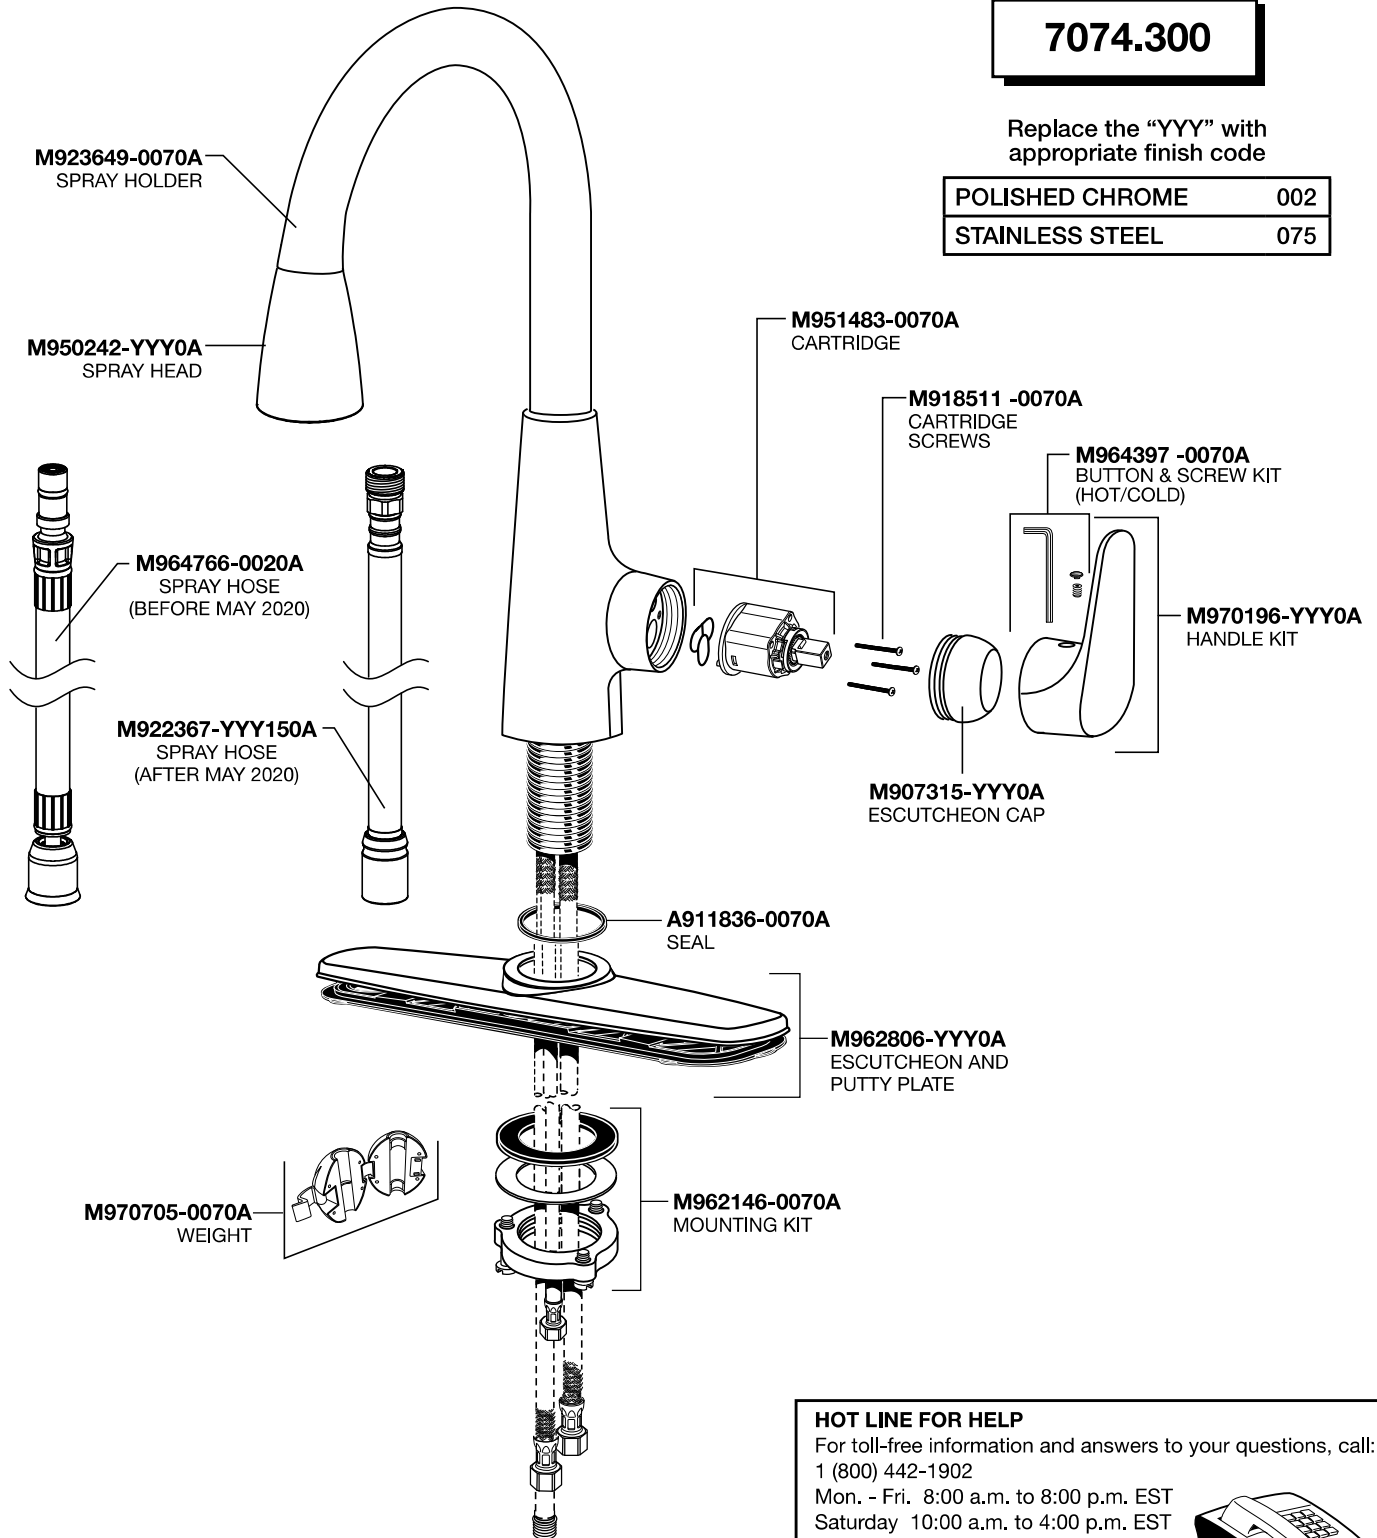

American Standard

COLONY® PRO
Single Control Kitchen
Faucet With Pull
Down Spray

MODEL NUMBER

7074.300

Replace the "YYY" with appropriate finish code

POLISHED CHROME	002
STAINLESS STEEL	075

PART OF **LIXIL**