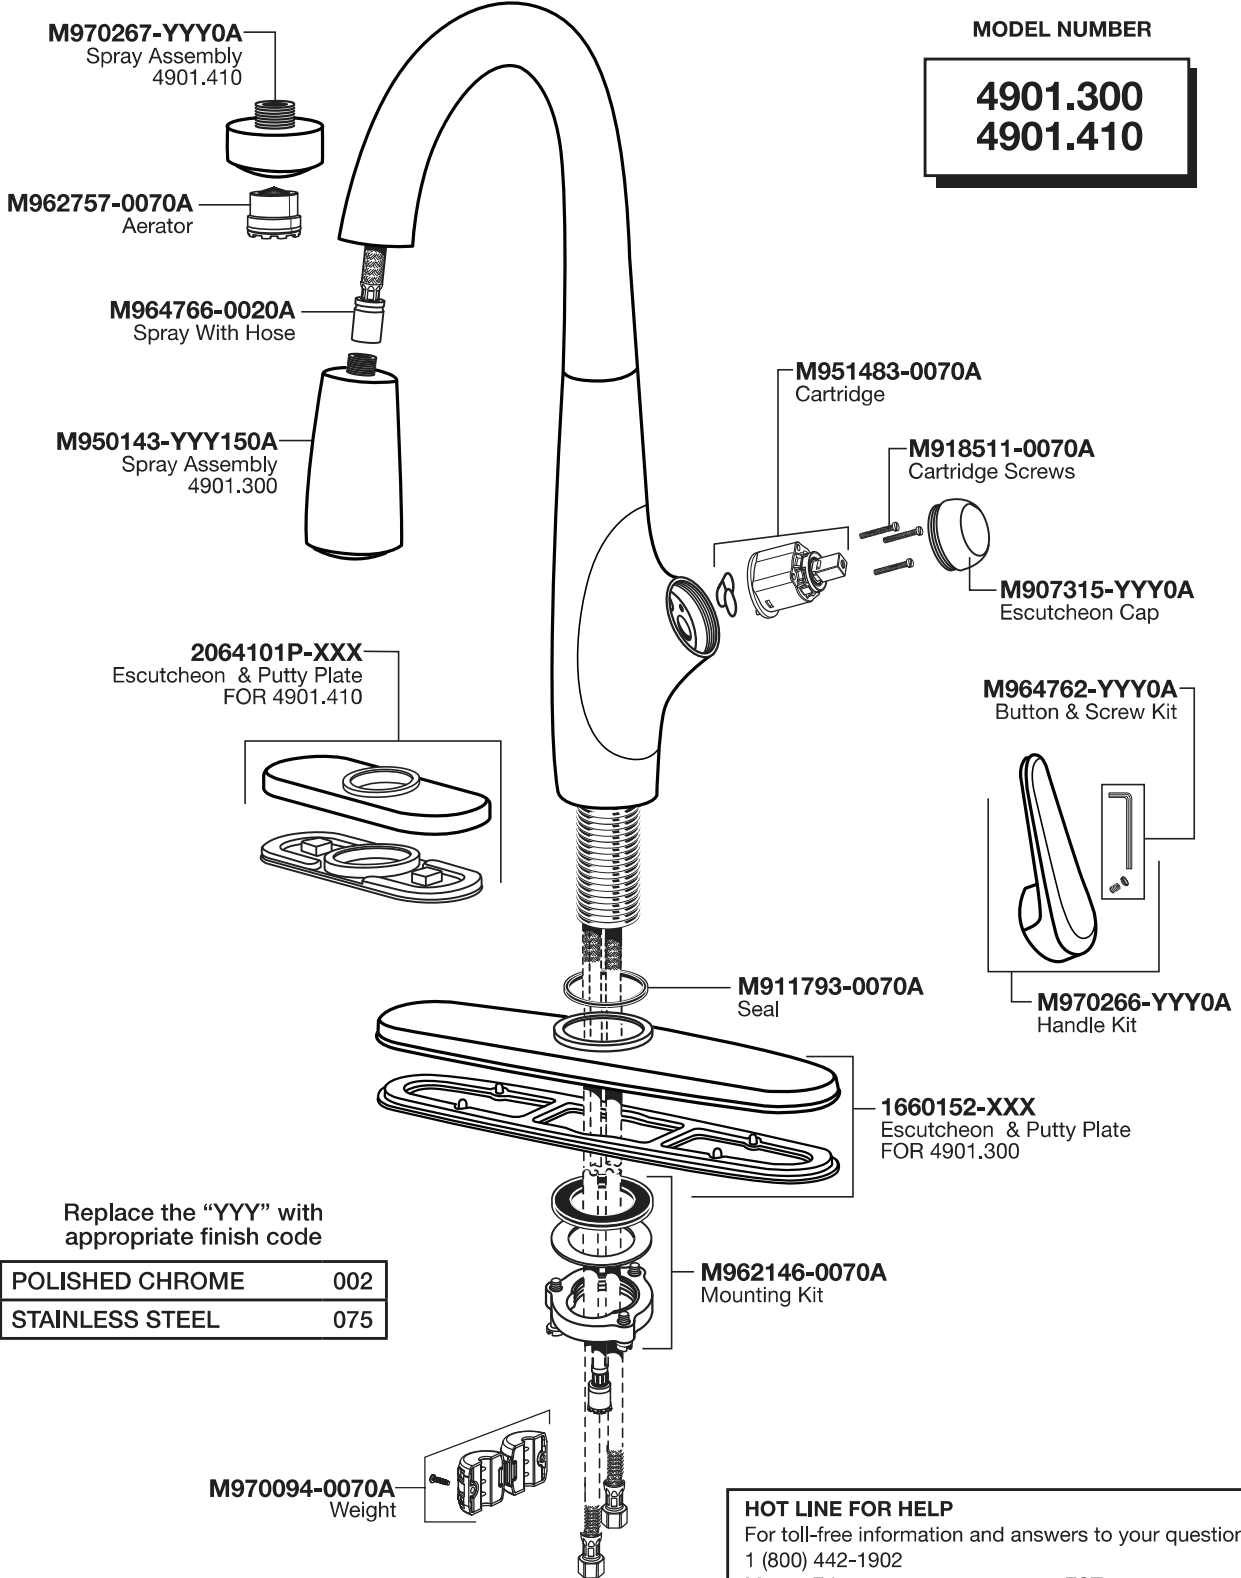

American Standard

AVERY™ PULL-DOWN KITCHEN & BAR FAUCET

MODEL NUMBER

4901.300
4901.410

PART OF LIXIL

HOT LINE FOR HELP

For toll-free information and answers to your questions, call:
1 (800) 442-1902

Mon. - Fri. 8:00 a.m. to 8:00 p.m. EST