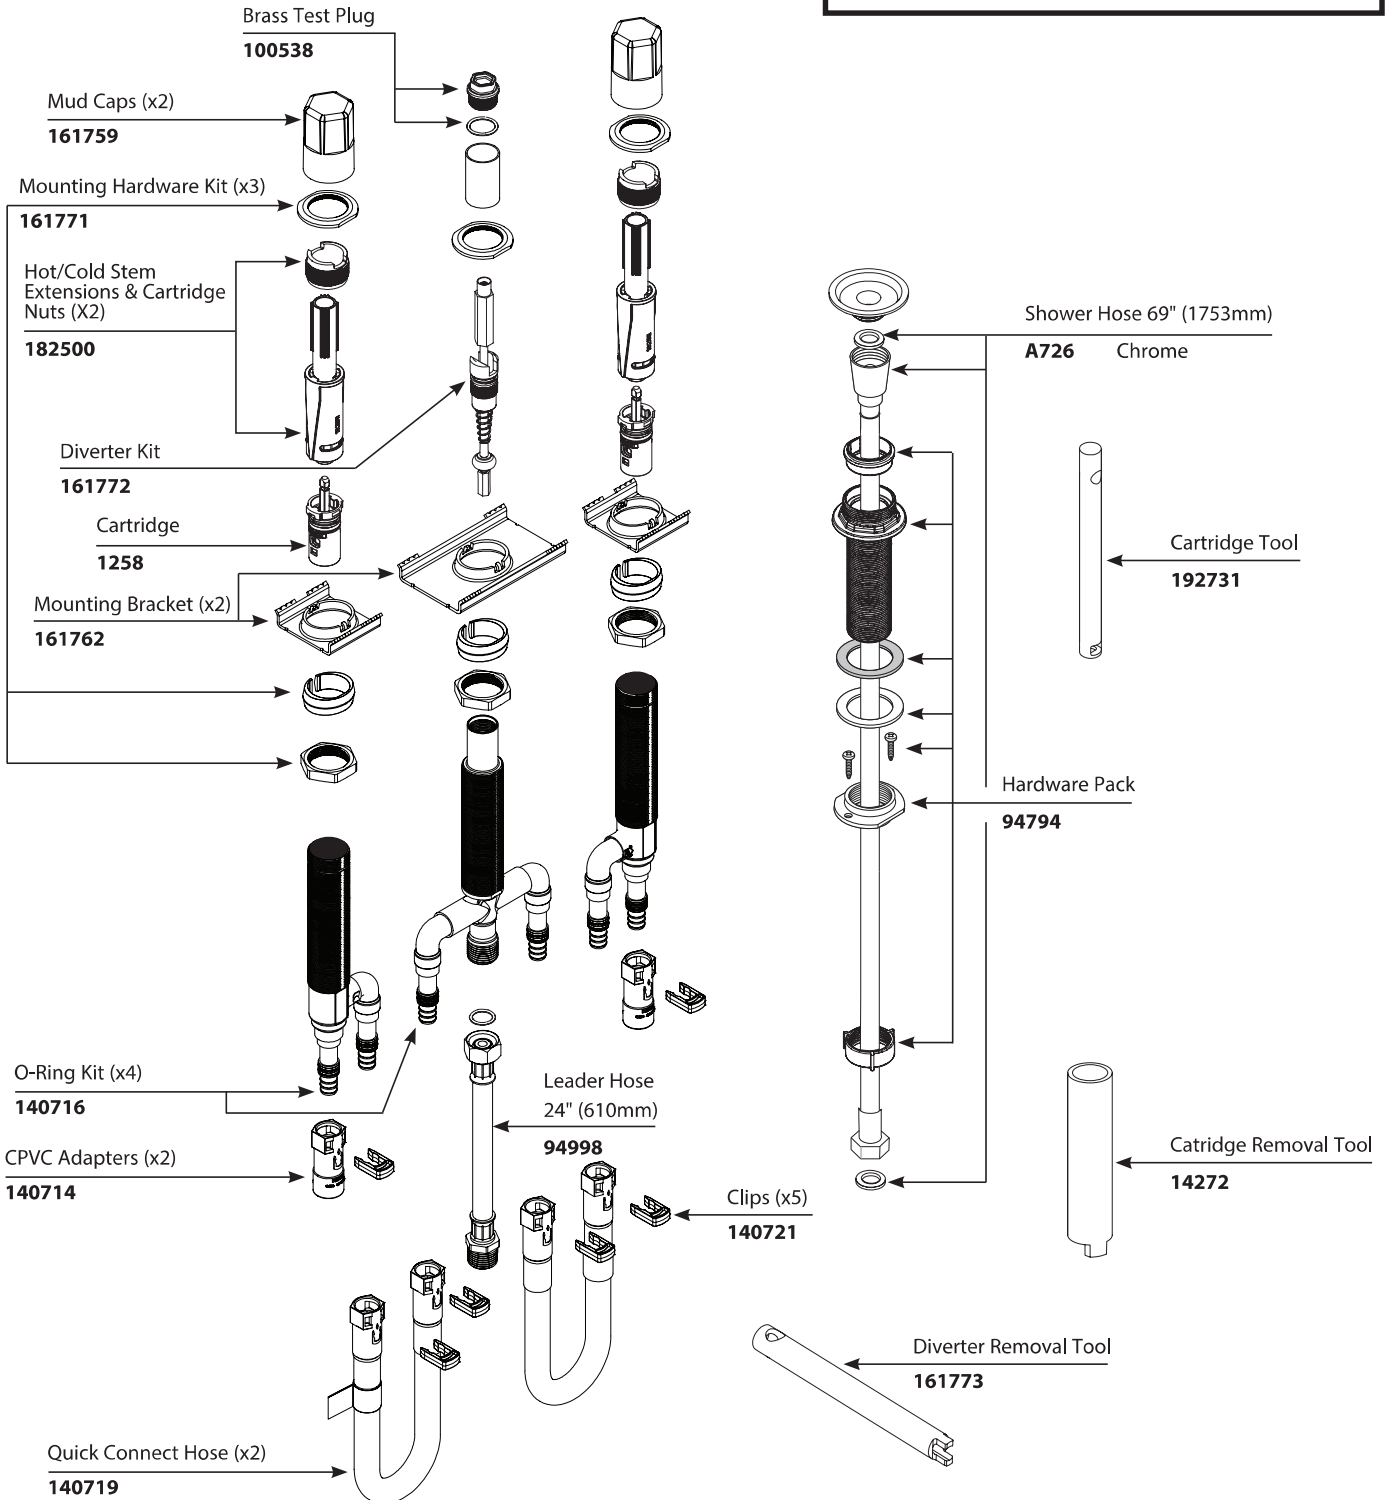

■ Order by Part Number

*There is more than one version of this model.
Page down to identify the version you have.*

(For parts made after 2/2018)

| | |
|--|---------------------------|
| Adjustable Two Handle Roman Tub Valve with Diverter | |
| <u>MODEL</u> | <u>CONNECTIONS</u> |
| 9793 | 1/2" PEX/CPVC |

■ Order by Part Number

| | |
|--|-------------------------------------|
| Adjustable Two Handle Roman Tub Valve with Diverter | |
| MODEL 9793 | CONNECTIONS 1/2" PEX/CPVC |