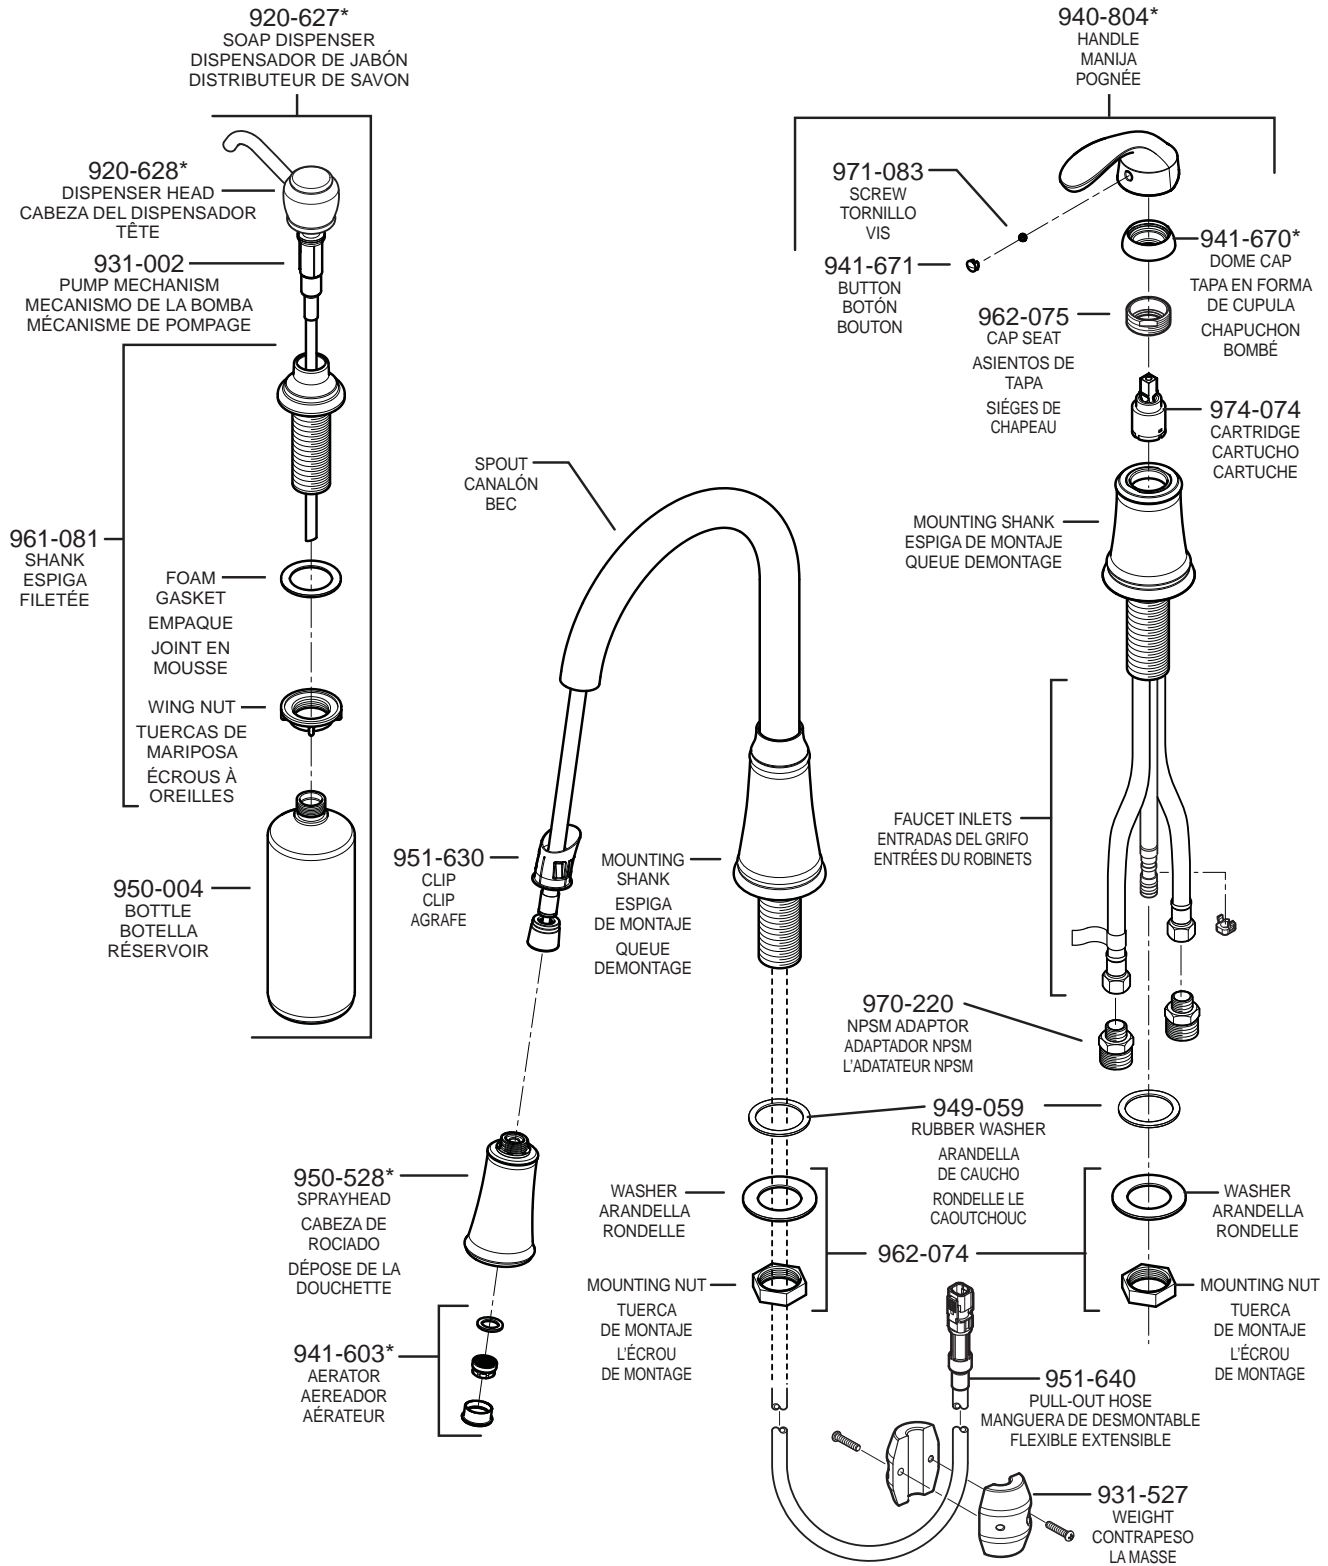

# PARTS EXPLOSION

## WKP Classic Series™ Kitchen Faucet

**FINISHES \*** Indicates Finish

A Polished Chrome	L Satin Stainless	T Biscuit
B Black	M Almond	U Rustic Bronze
D PVD Polished Nickel	N Antique Bronze	V PVD Polished Brass
E Rustic Pewter	P Polished Brass	W White
J PVD Brushed Nickel	Q Satin Brass	Y Tuscan Bronze
G Velvet Aged Bronze	R Copper	Z Oil-Rubbed Bronze
K Satin Nickel	S Stainless Steel	

All finishes not available on all parts

**1-800-PFAUCET** www.pricepfister.com  
19701 DaVinci, Lake Forest, CA 92610

10/20/09

**Price Pfister**