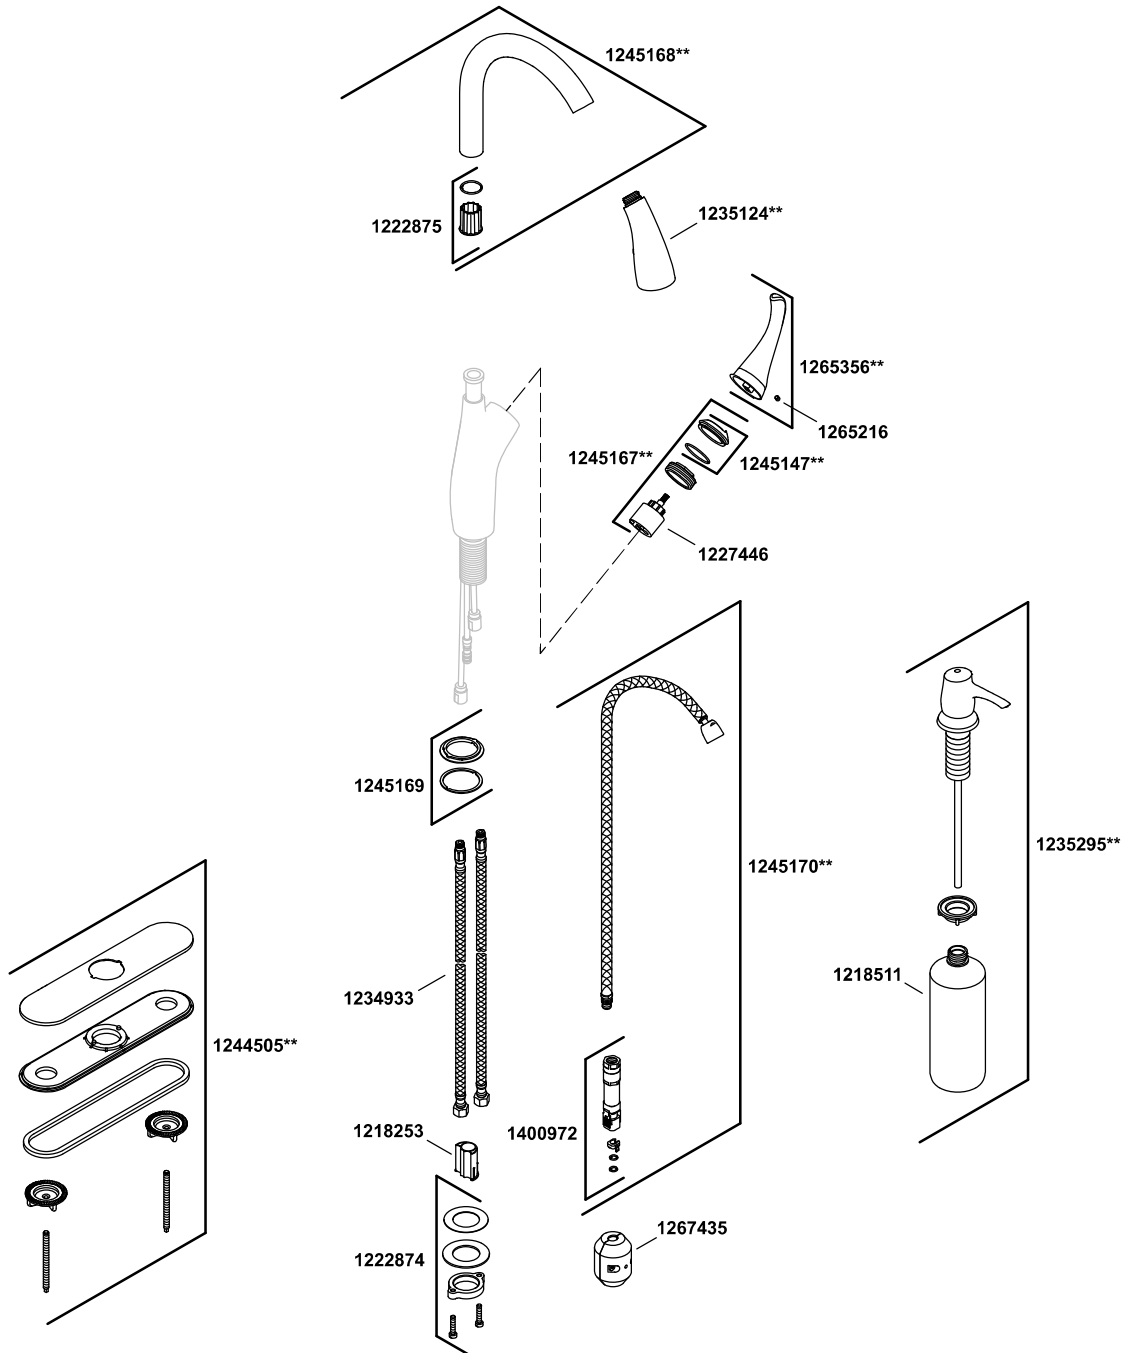

Mazz® Pull-down kitchen sink faucet w

Pull-down kitchen sink faucet with two-function sprayhead
K-R72511-SD

1232171-8-F

©2020 Kohler Co.