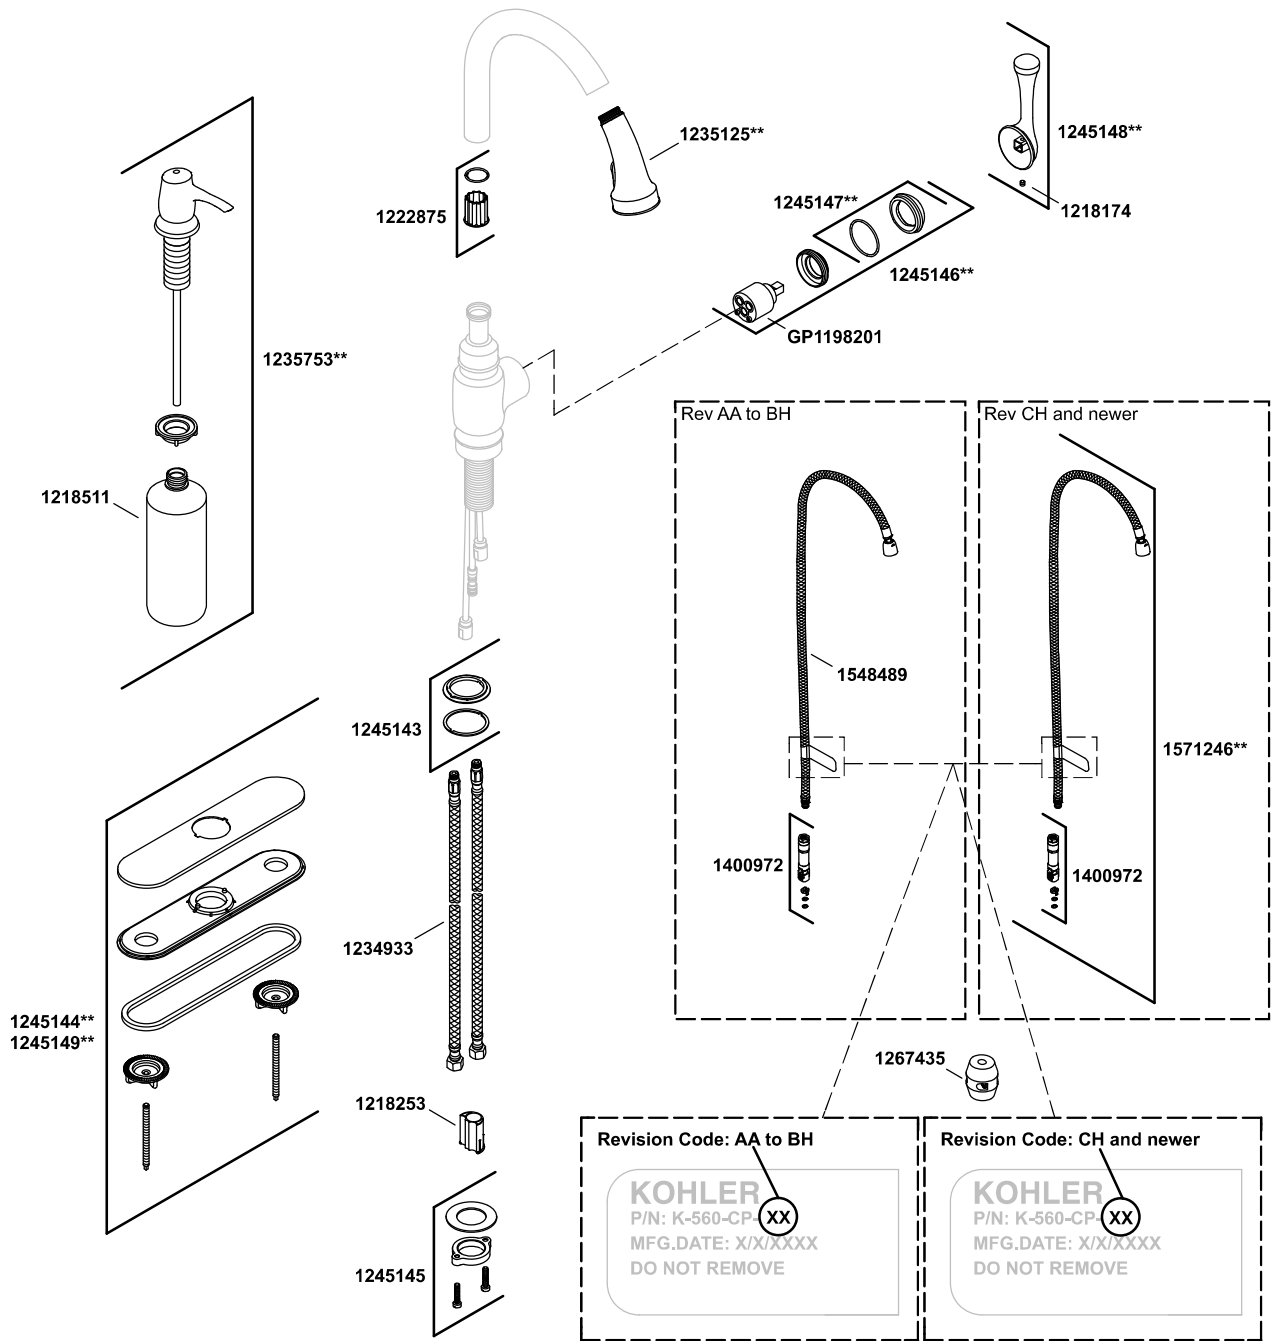

# Carmichael® 4-hole kitchen faucet with

4-hole kitchen faucet with 15-1/2" pull-down spout and soap/lotion  
K-R72512-SD

1232172-8-E

©2024 Kohler Co.