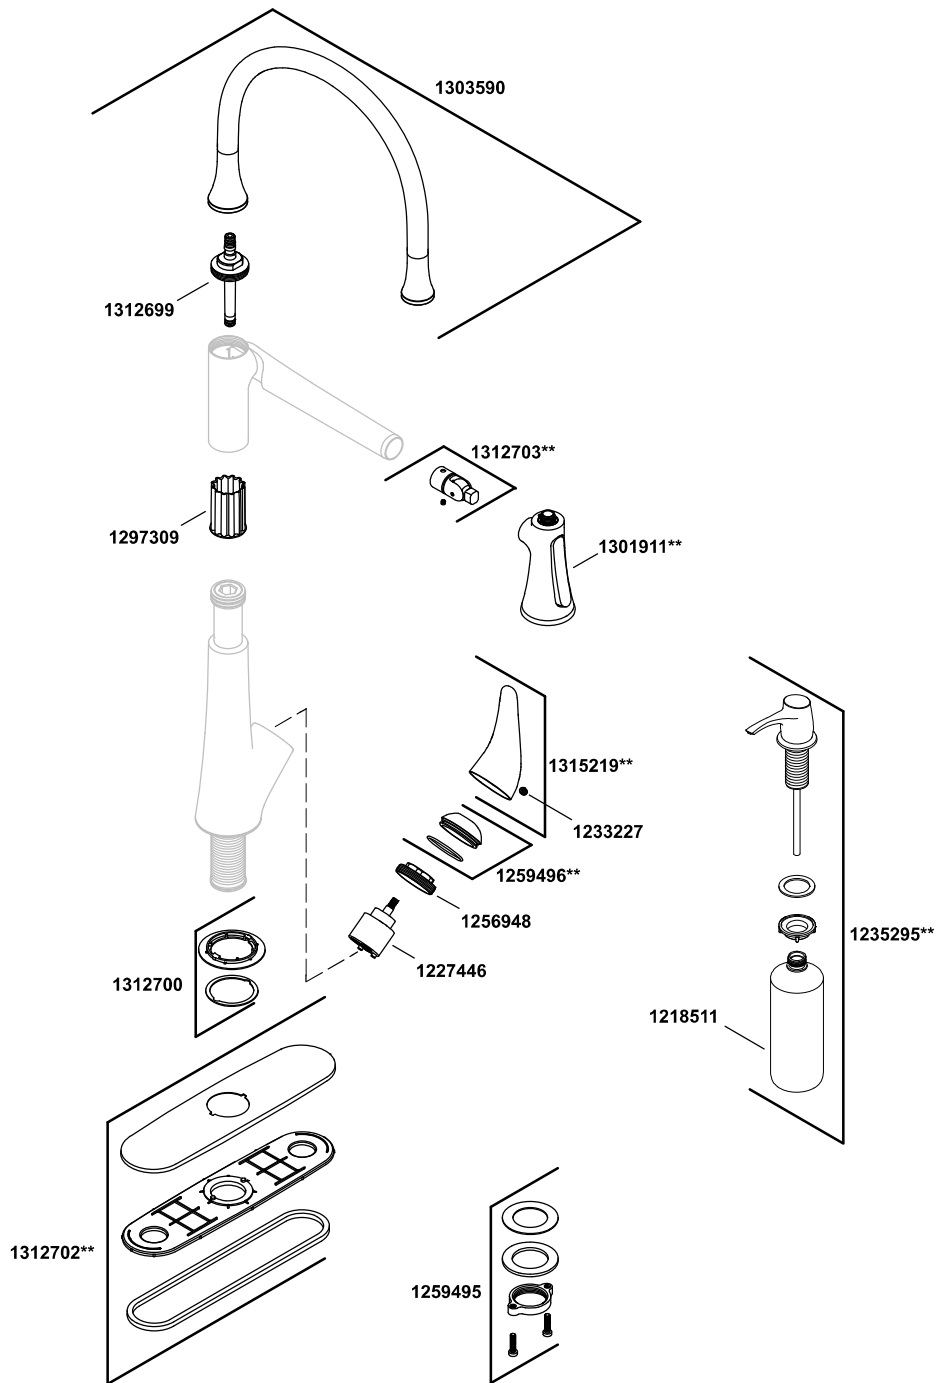

# Arise® Pull-down kitchen sink faucet w

Pull-down kitchen sink faucet with two-function sprayhead  
K-R77764-SD

1303592-8-A

© 2017 Kohler Co.