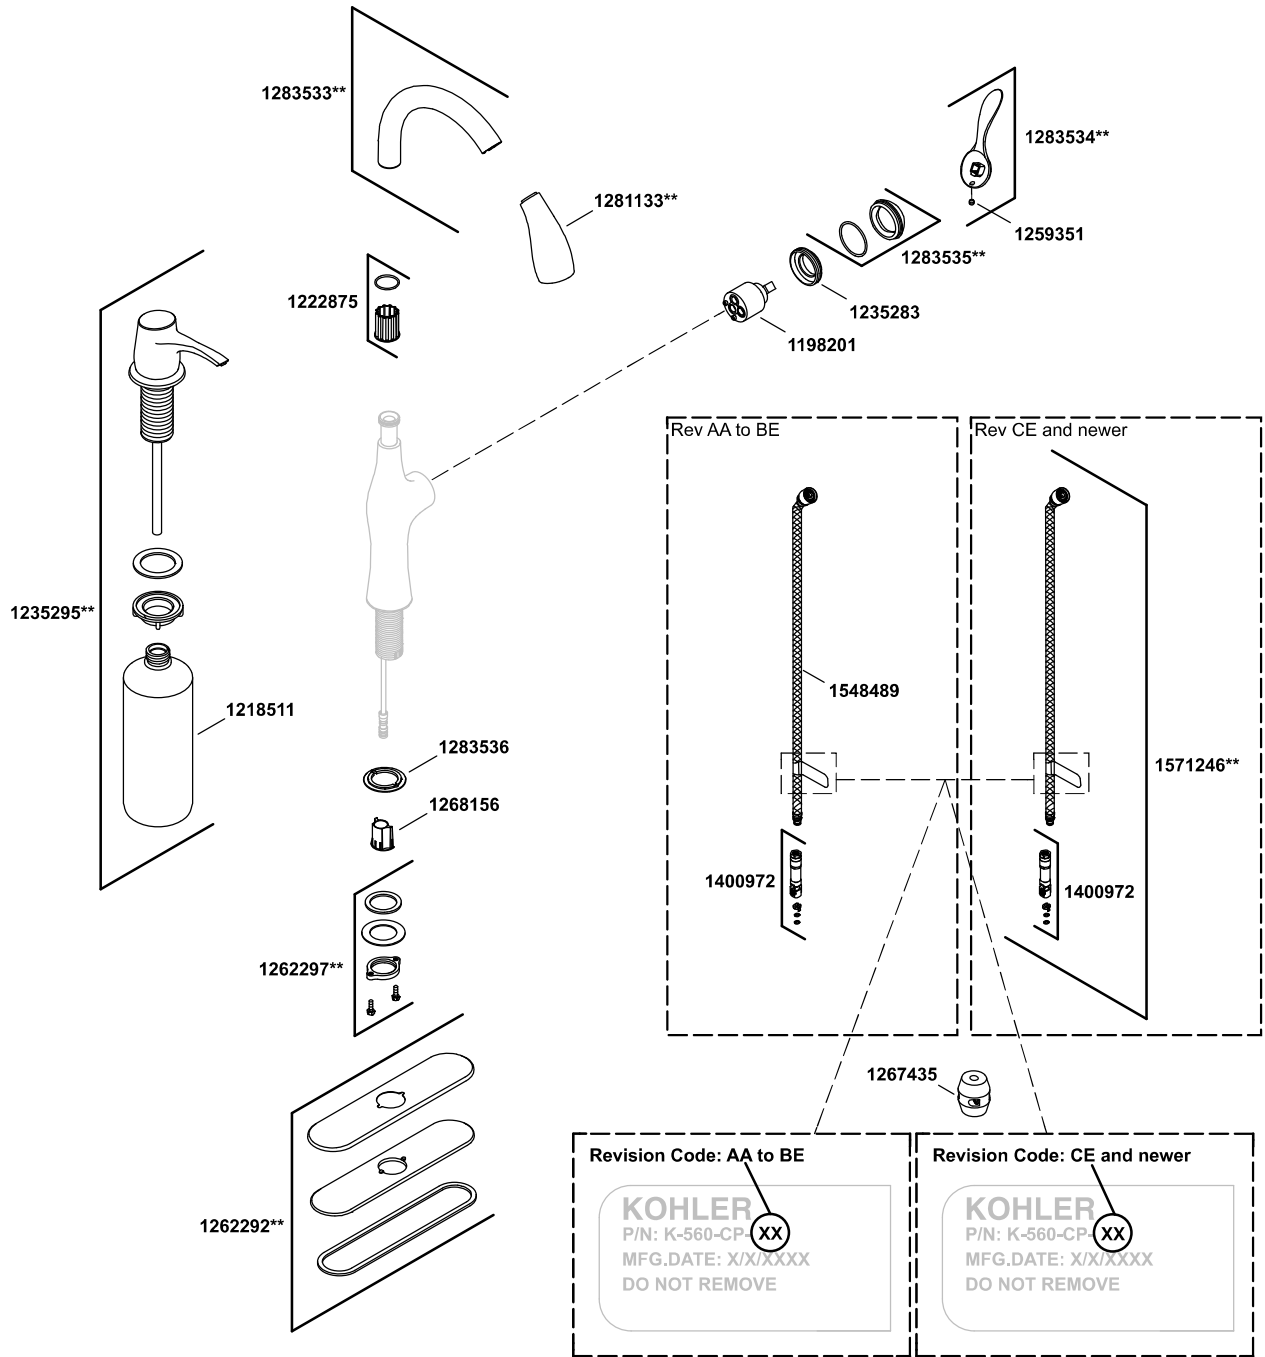

# Alma® Pull-down kitchen sink faucet w

Pull-down kitchen sink faucet with two-function sprayhead  
K-R45350-SD

1281131-8-D

©2024 Kohler Co.