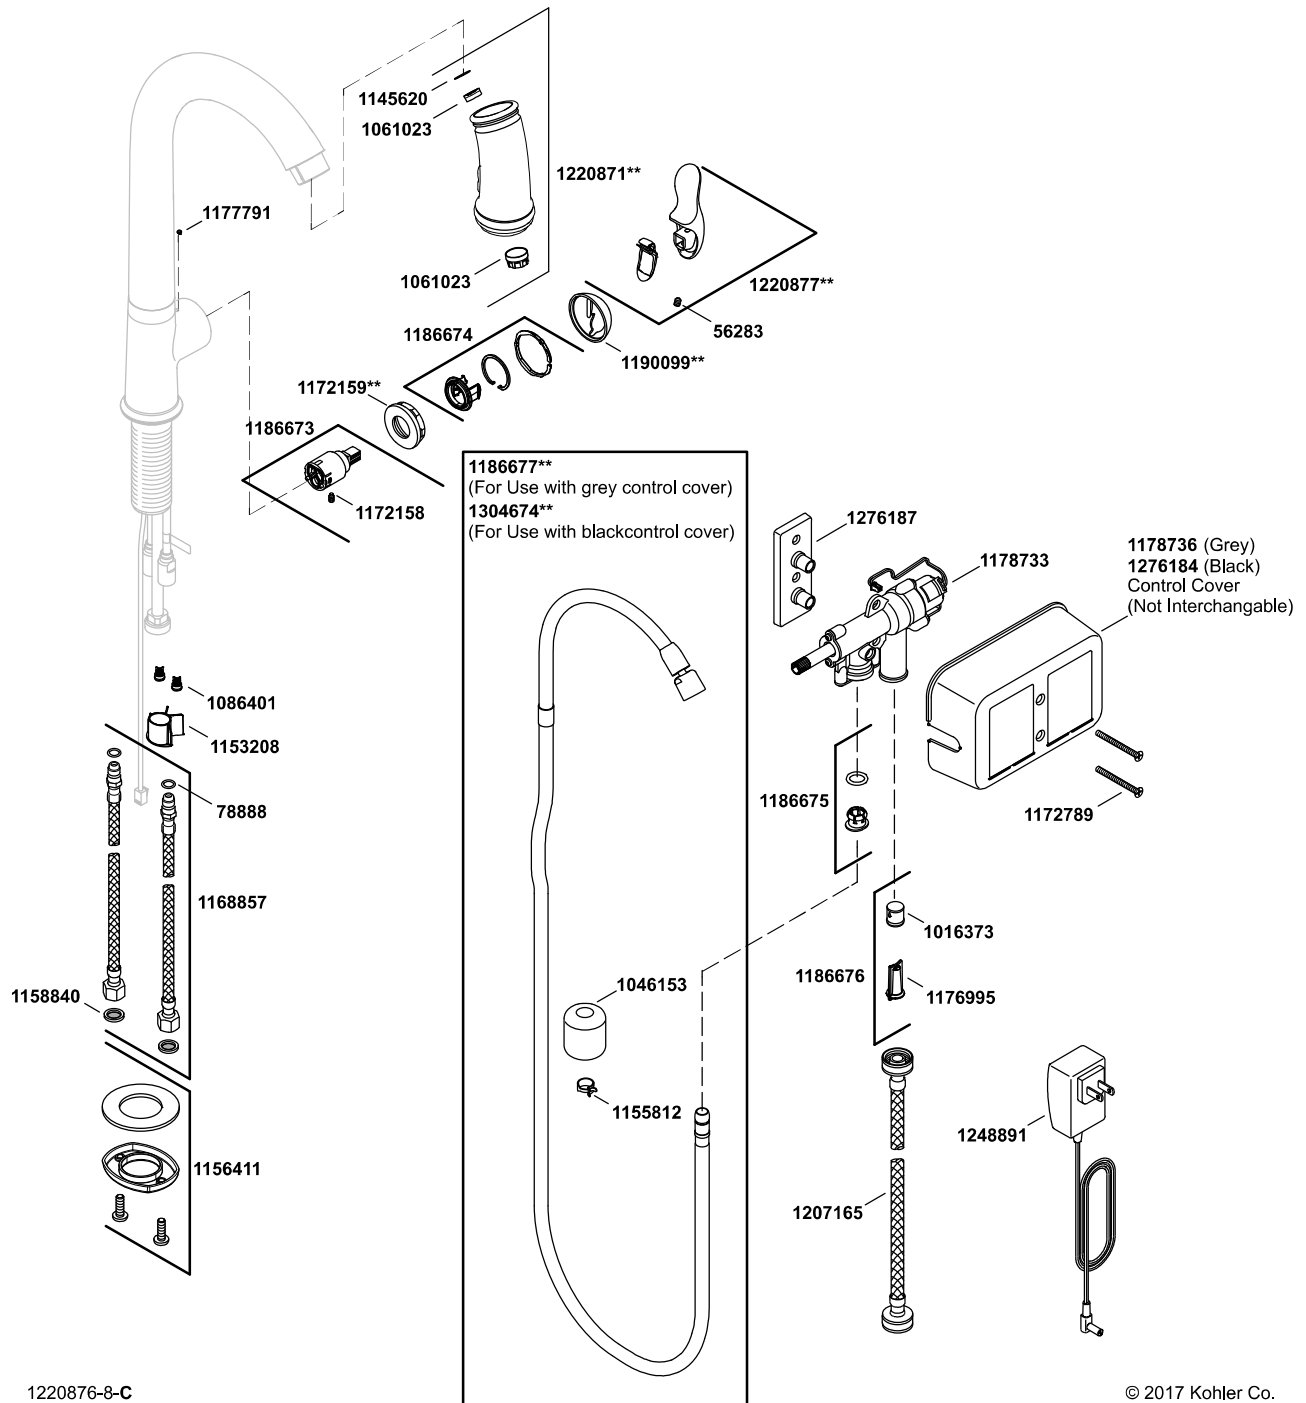

Beckon® Touchless pull-down kitchen

Touchless pull-down kitchen sink faucet
K-99332

1220876-8-C

© 2017 Kohler Co.