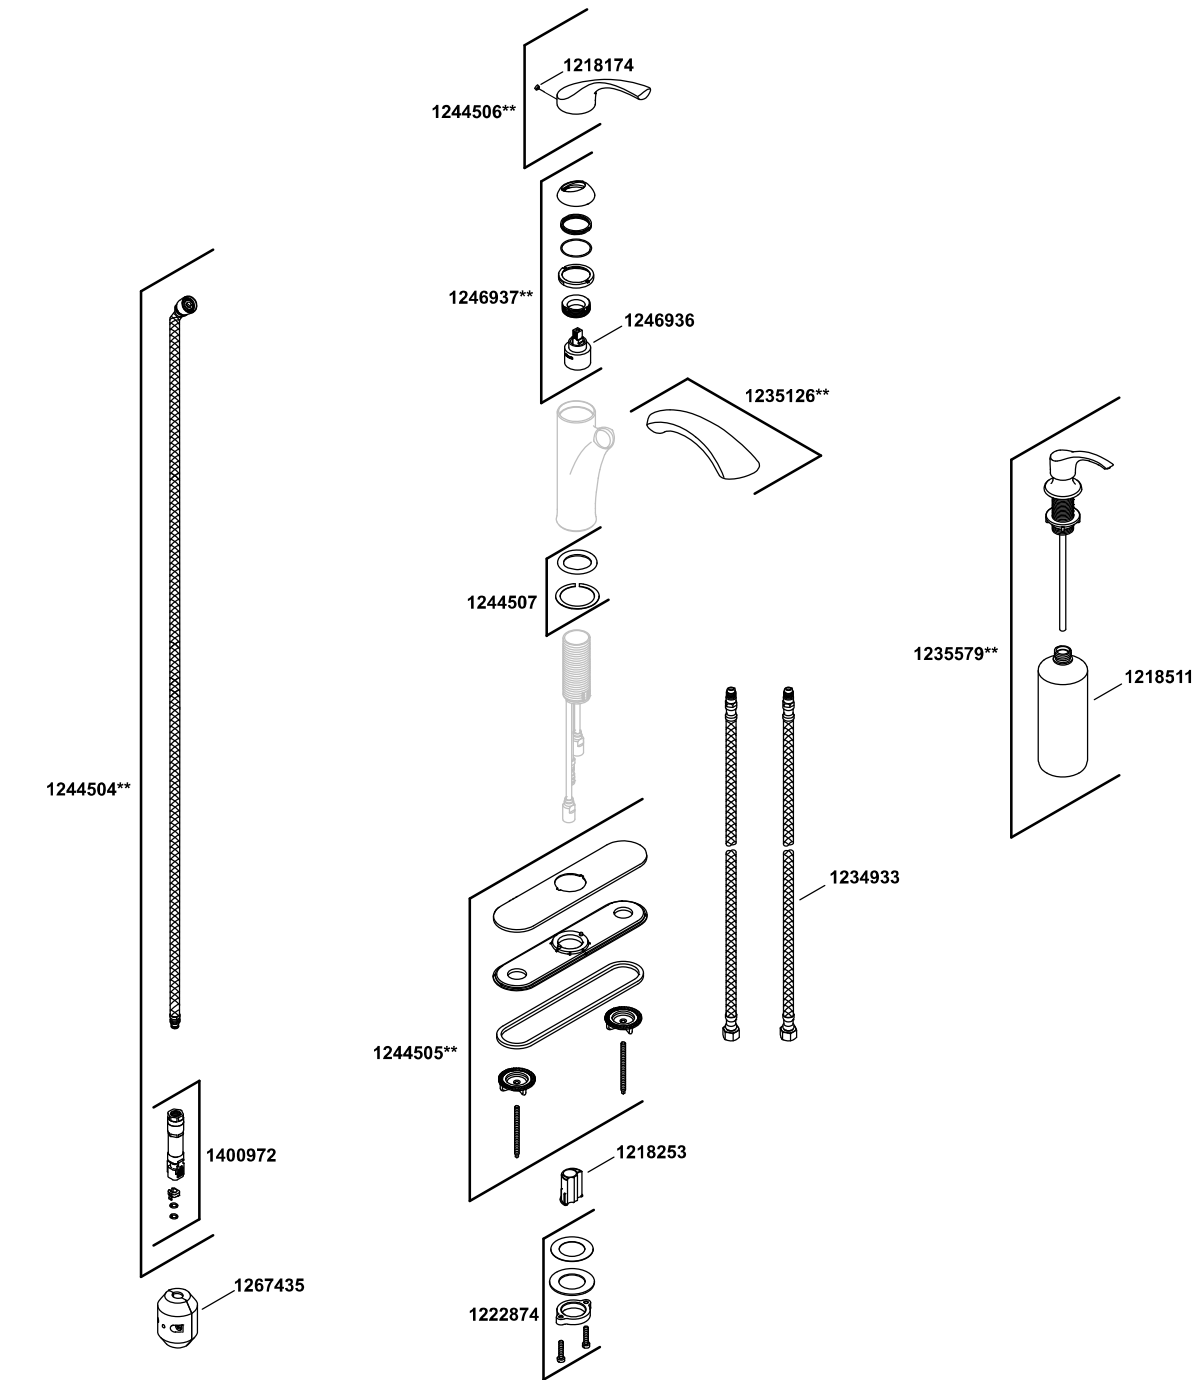

Mistos® 4-hole kitchen faucet with 11"

4-hole kitchen faucet with 11" pull-out spout and soap/lotion dispenser
K-R72510-SD

1232170-8-E

©2020 Kohler Co.