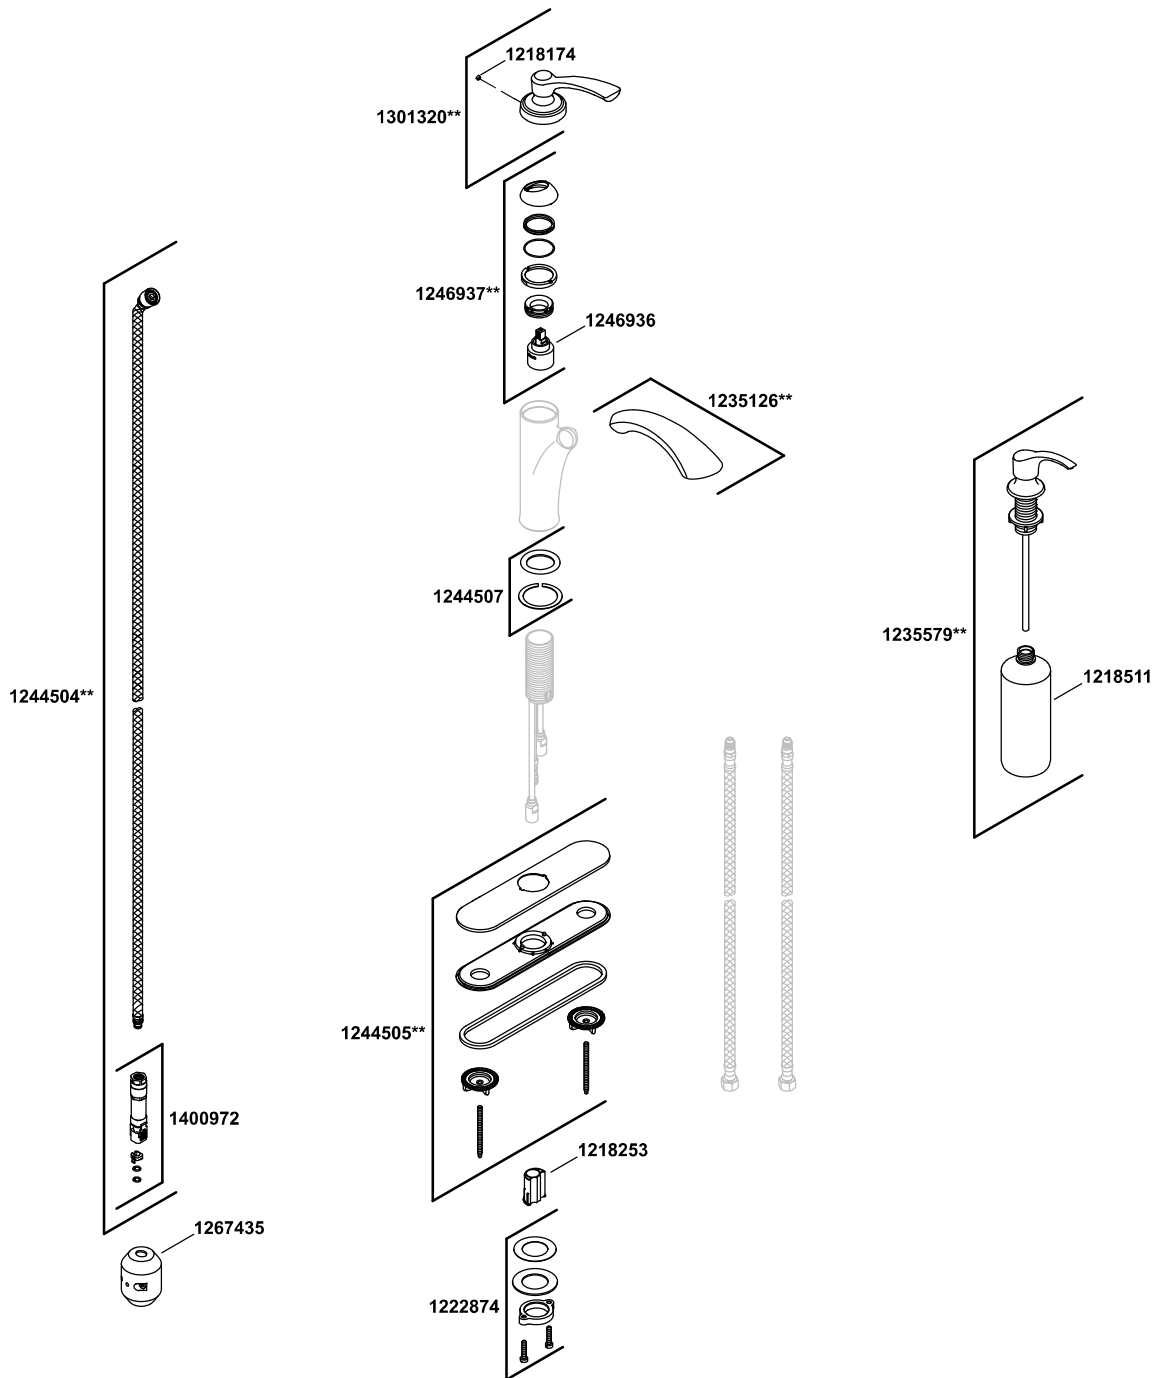

Linwood® Pull-out kitchen faucet with

Pull-out kitchen faucet with soap/lotion dispenser
K-R29670-SD

1287284-8-C

©2022 Kohler Co.