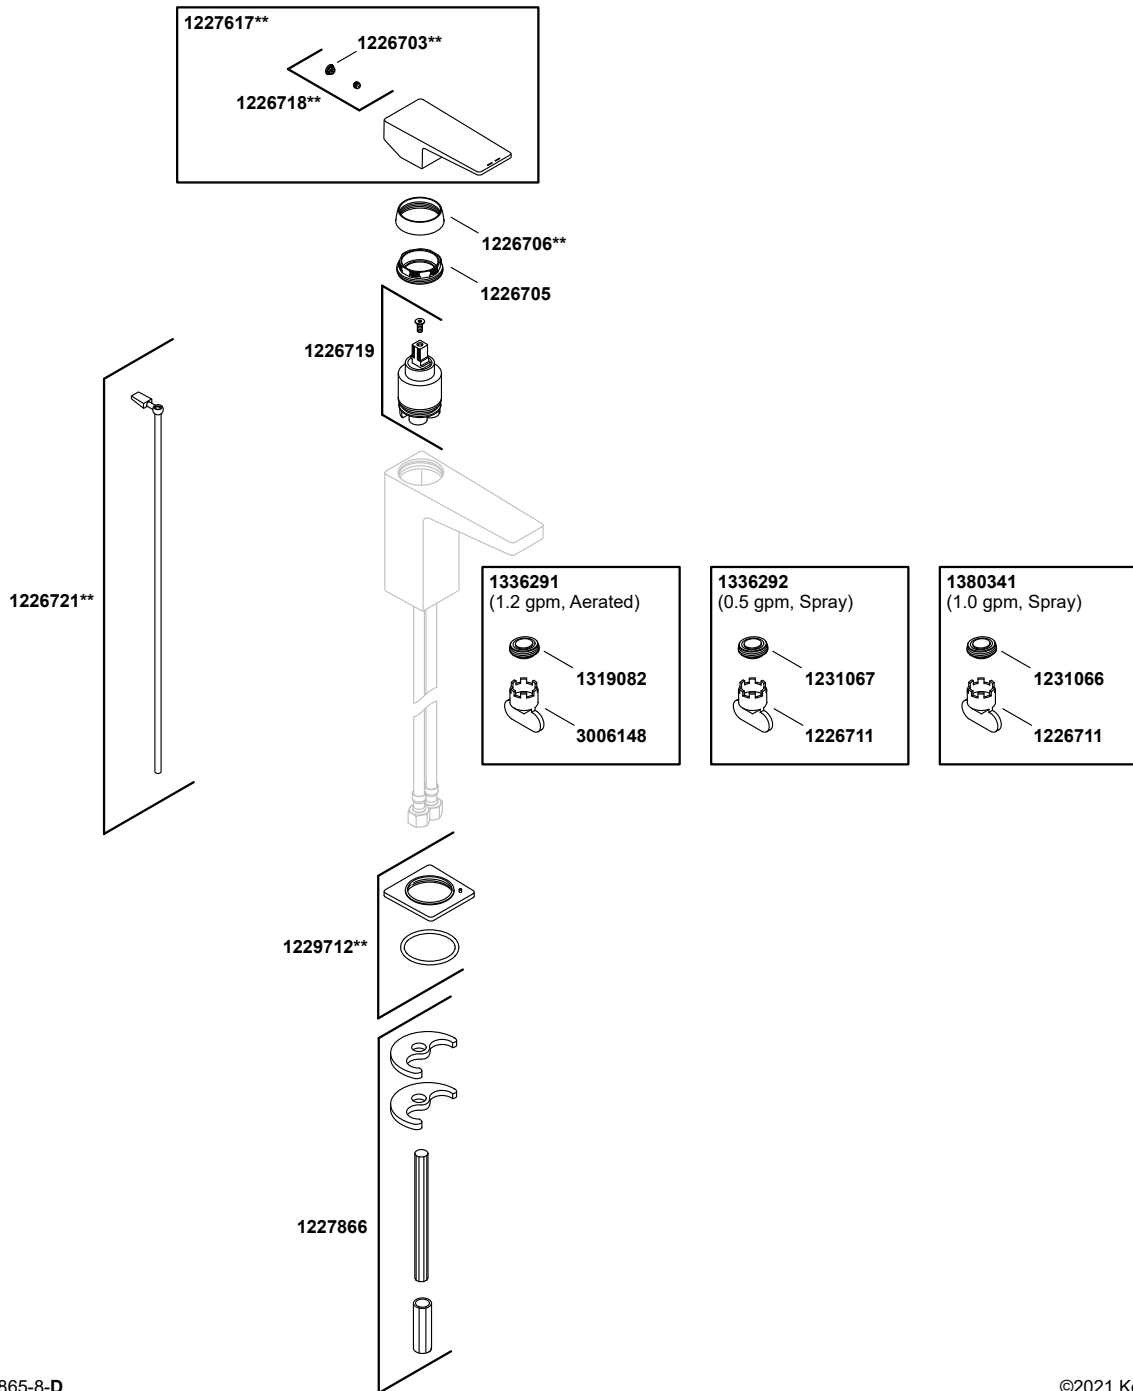

Honesty® Single-handle bathroom sink

Single-handle bathroom sink faucet, 1.2 gpm
K-99760-4

1222865-8-D

©2021 Kohler Co.