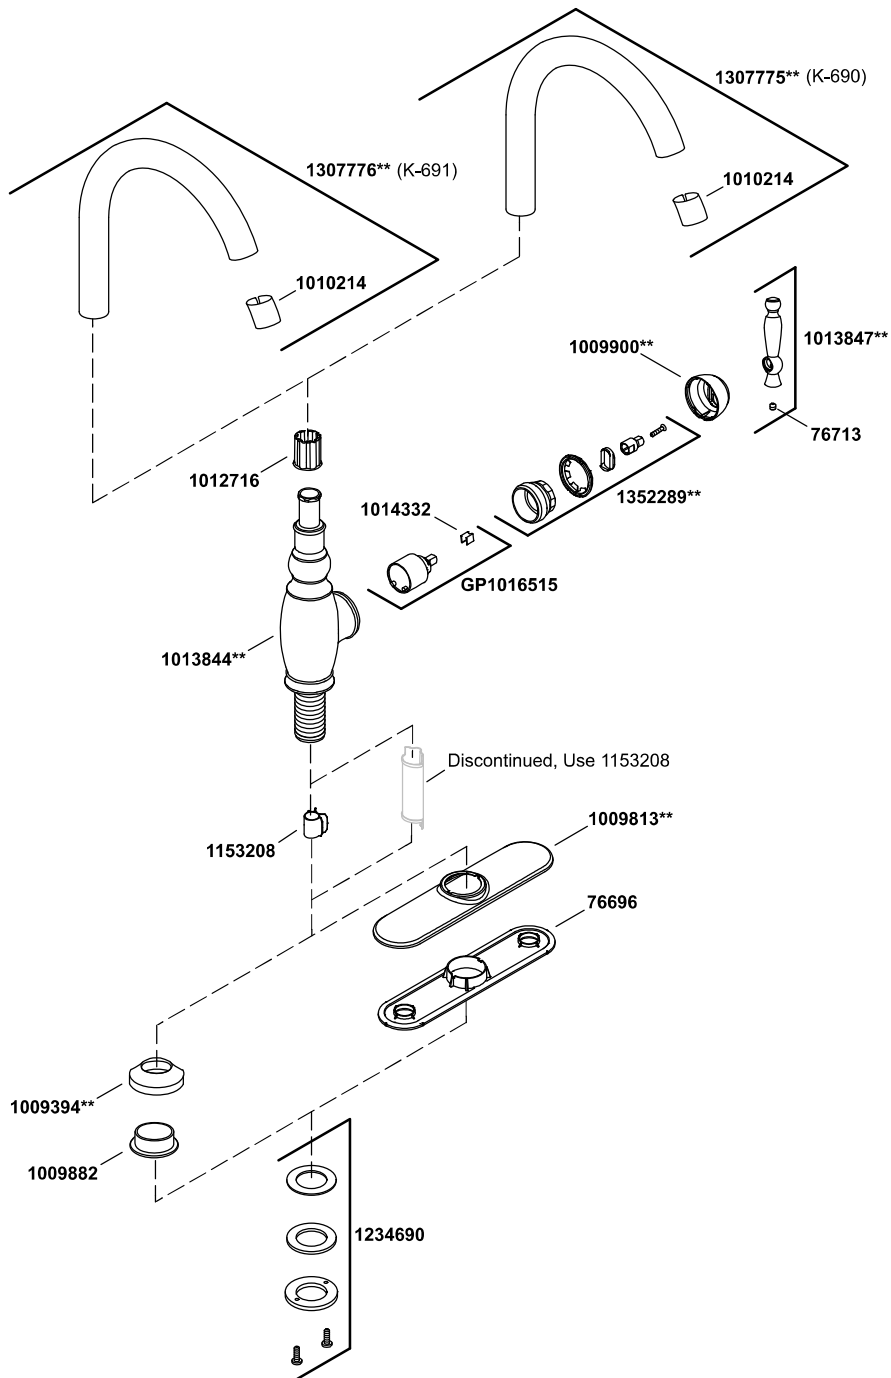

Vinnata® Single-hole or three-hole kitc

Single-hole or three-hole kitchen sink faucet with pull-down 16-5/8" K-690

Vinnata® Single-hole or three-hole kitc

Single-hole or three-hole kitchen sink faucet with pull-down 16-5/8" K-690