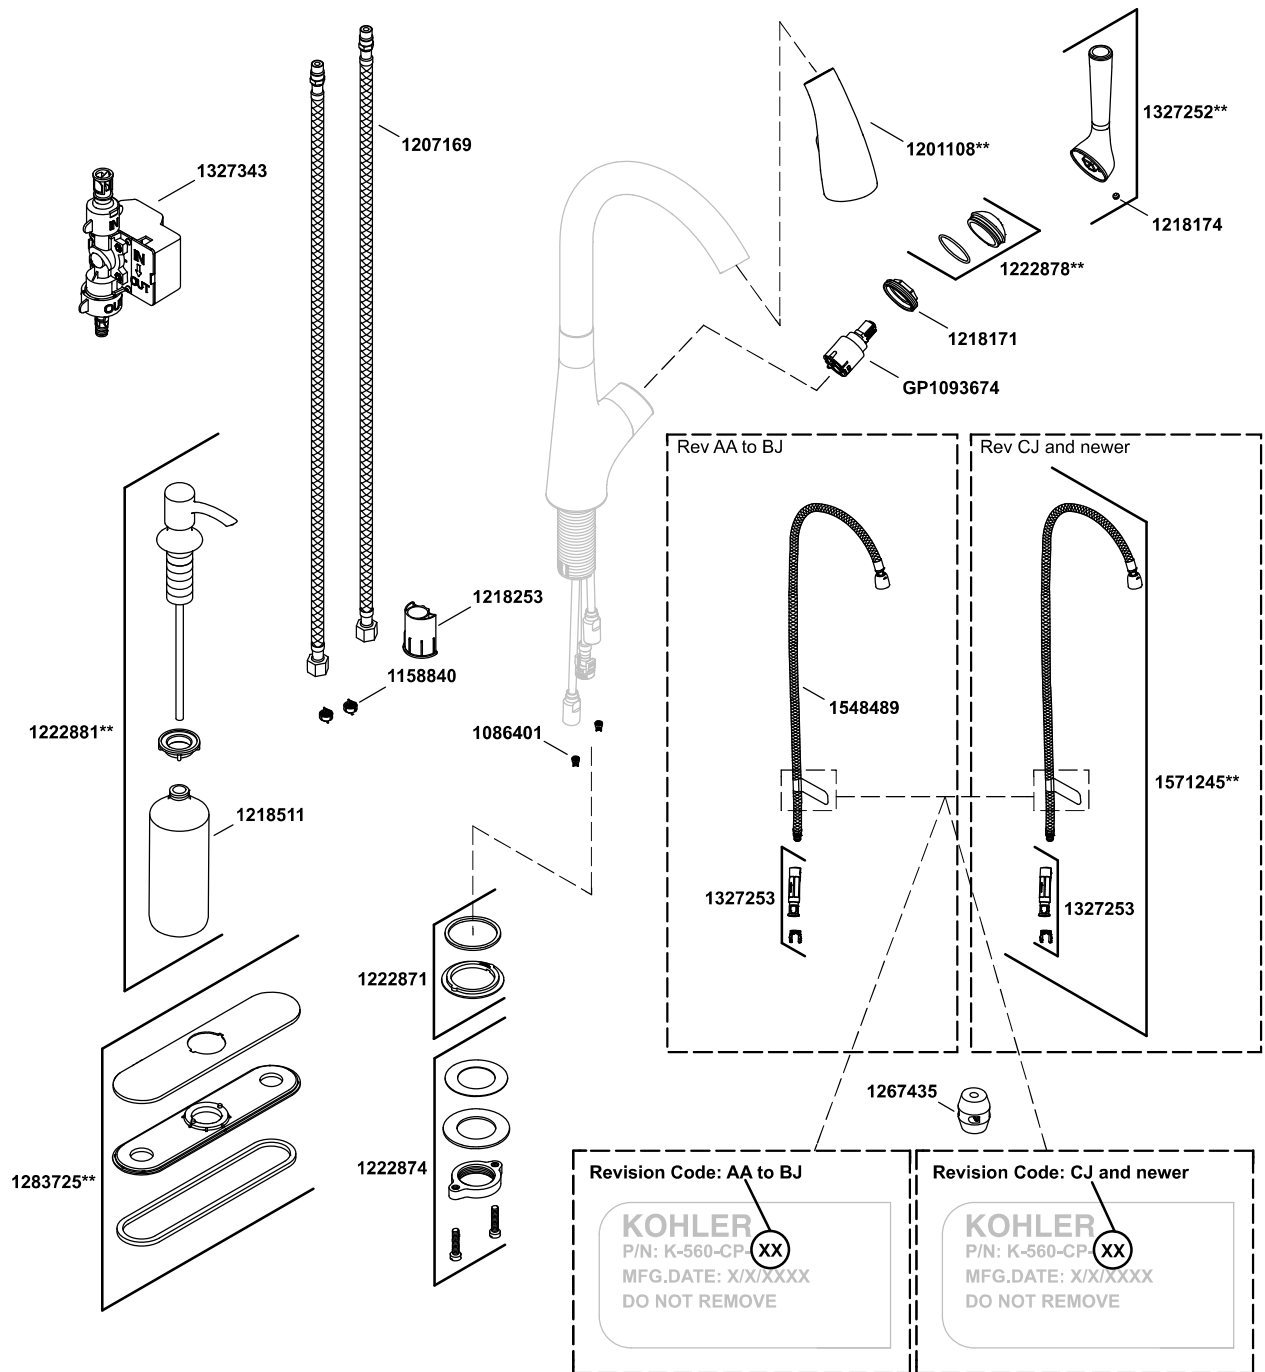

Malleco® Touchless pull-down kitchen

Touchless pull-down kitchen sink faucet with soap/lotion dispenser
K-R77748-SD

1329896-8-C

©2024 Kohler Co.