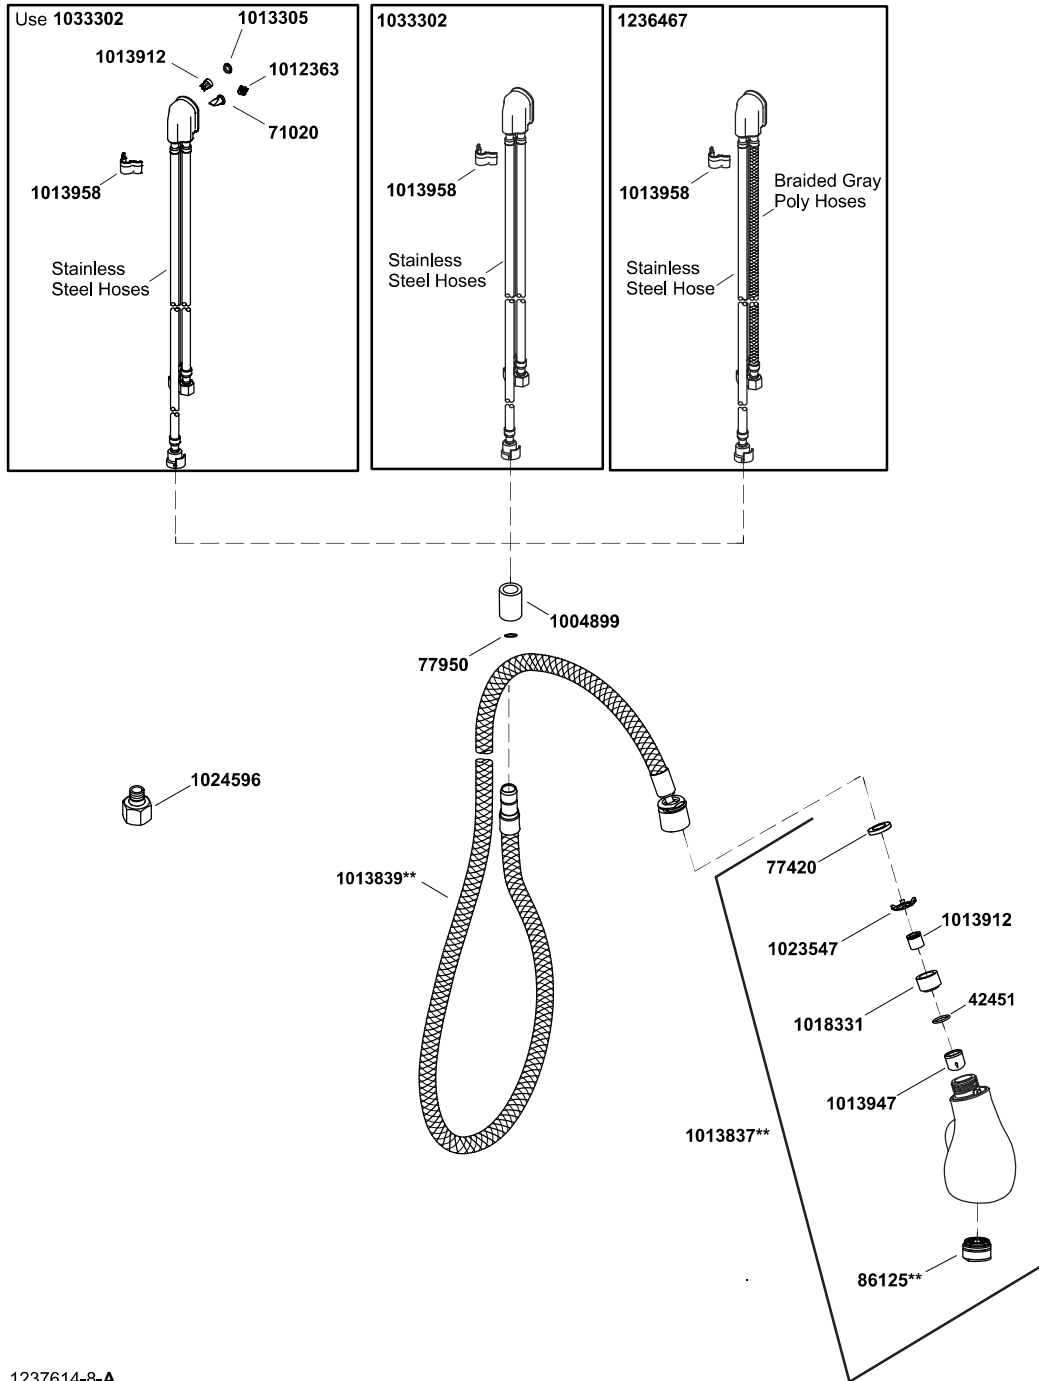

# Clairette® Single- or three-hole kitchen

Single- or three-hole kitchen sink faucet with pull-down 16-5/8" spout  
K-692

# Clairette® Single- or three-hole kitchen

Single- or three-hole kitchen sink faucet with pull-down 16-5/8" spout K-692

1237614-8-A

© 2014 Kohler Co.