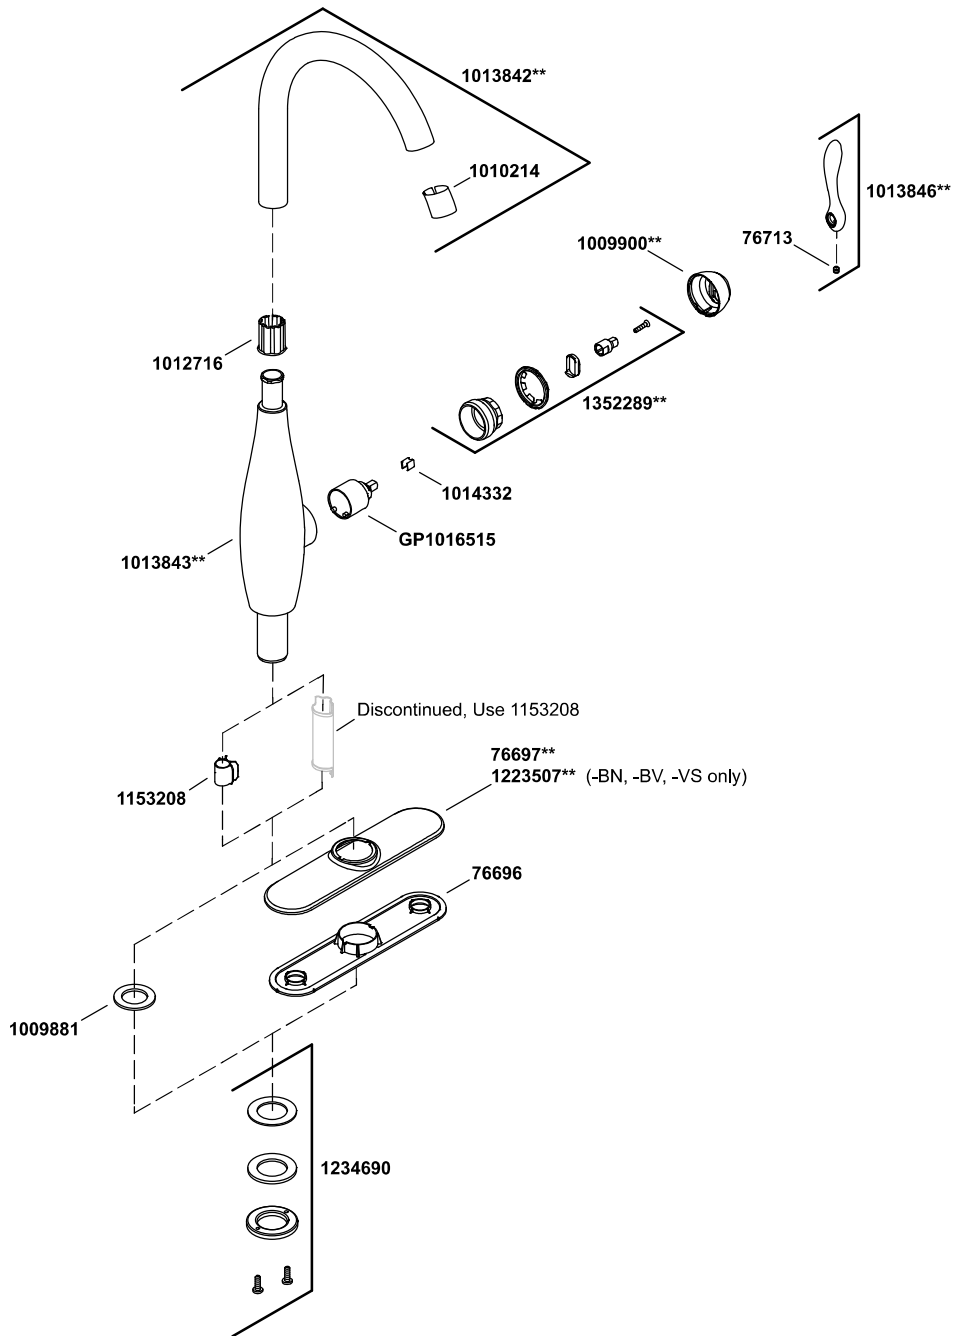

# Clairette® Single- or three-hole kitchen

Single- or three-hole kitchen sink faucet with pull-down 16-5/8" spout  
K-692

# Clairette® Single- or three-hole kitchen

Single- or three-hole kitchen sink faucet with pull-down 16-5/8" spout K-692

1237614-8-A

© 2014 Kohler Co.