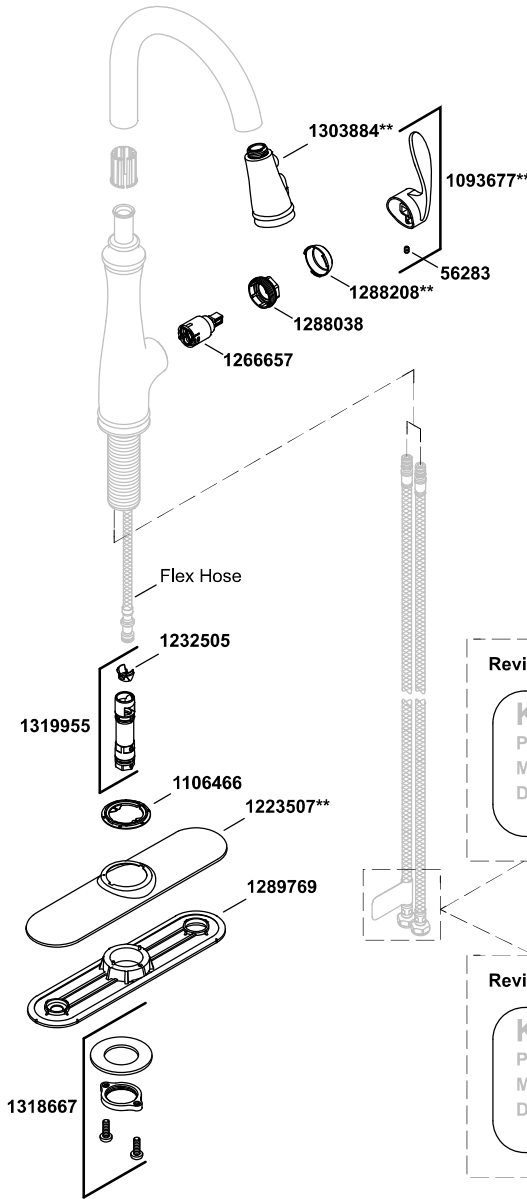

Bellera® Pull-down kitchen sink faucet

Pull-down kitchen sink faucet with three-function sprayhead
K-560

Original Faucet Version

For model revisions AA to HC
(for revisions JC to KI, LI and newer see Current Faucet Version)

Bellera® Pull-down kitchen sink faucet

Pull-down kitchen sink faucet with three-function sprayhead
K-560

Current Faucet Version

For model revisions JC to KI, LI and newer
(For revisions AA to HC, see Original Faucet Version)

Revision Code: JC to KI
KOHLER
P/N: K-560-CP XX
MFG.DATE: X/X/XXXX
DO NOT REMOVE

Revision Code: LI and newer
KOHLER
P/N: K-560-CP XX
MFG.DATE: X/X/XXXX
DO NOT REMOVE