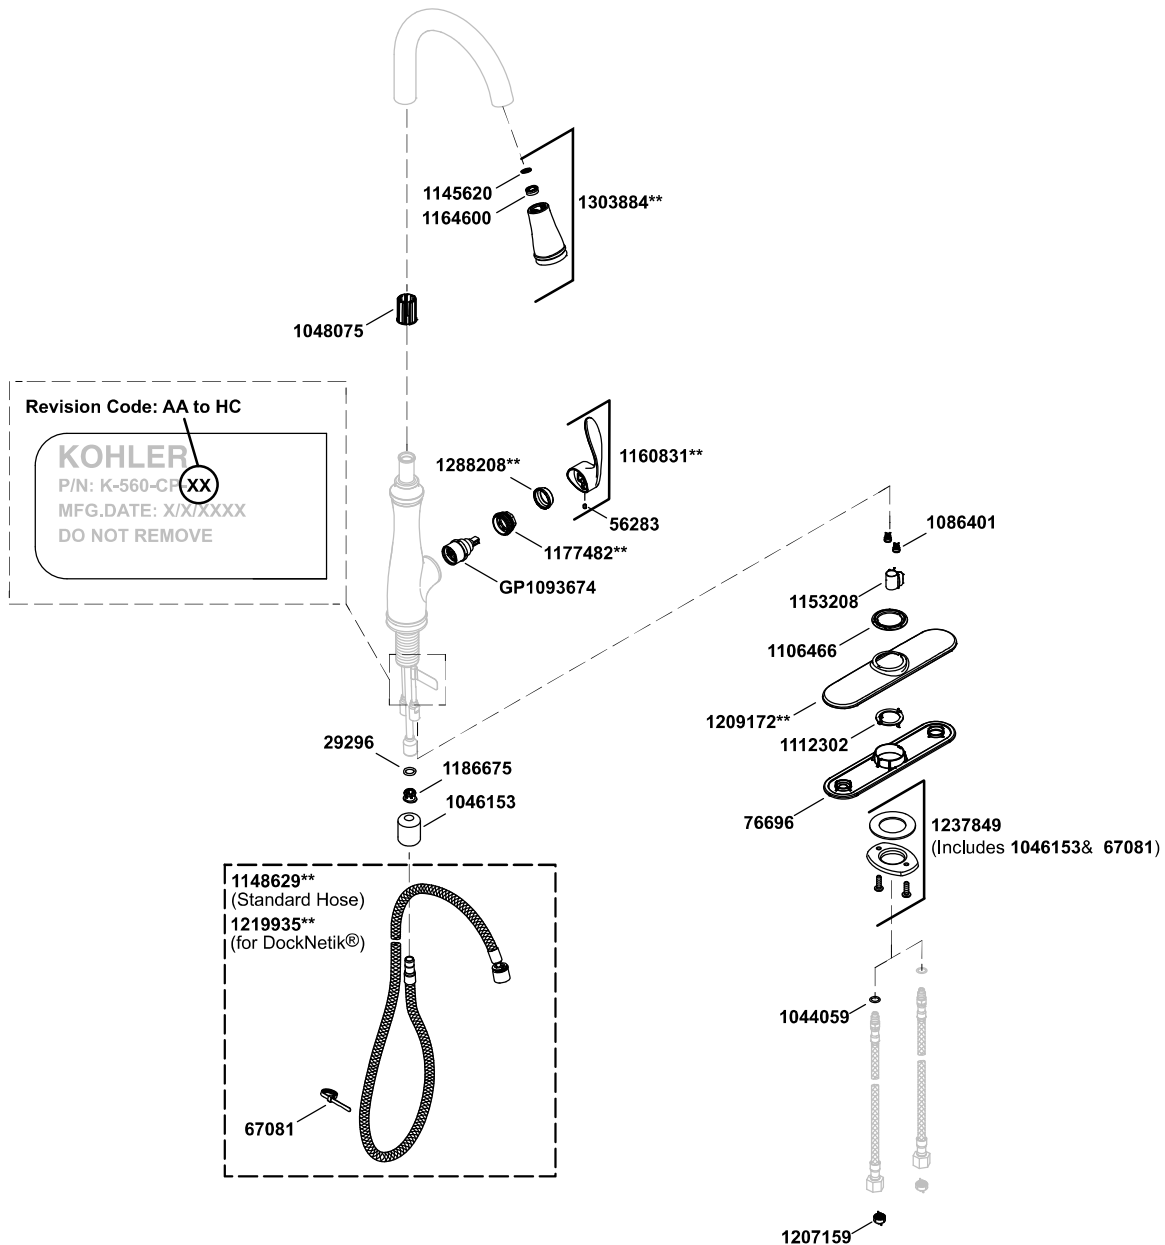

Bellera® Pull-down kitchen sink faucet

Pull-down kitchen sink faucet with three-function sprayhead
K-560

Original Faucet Version

For model revisions AA to HC
(for revisions JC to KI, LI and newer see Current Faucet Version)

Bellera® Pull-down kitchen sink faucet

Pull-down kitchen sink faucet with three-function sprayhead
K-560

Current Faucet Version

For model revisions JC to KI, LI and newer
(For revisions AA to HC, see Original Faucet Version)

Revision Code: JC to KI
KOHLER
P/N: K-560-CP XX
MFG.DATE: X/X/XXXX
DO NOT REMOVE

Revision Code: LI and newer
KOHLER
P/N: K-560-CP XX
MFG.DATE: X/X/XXXX
DO NOT REMOVE