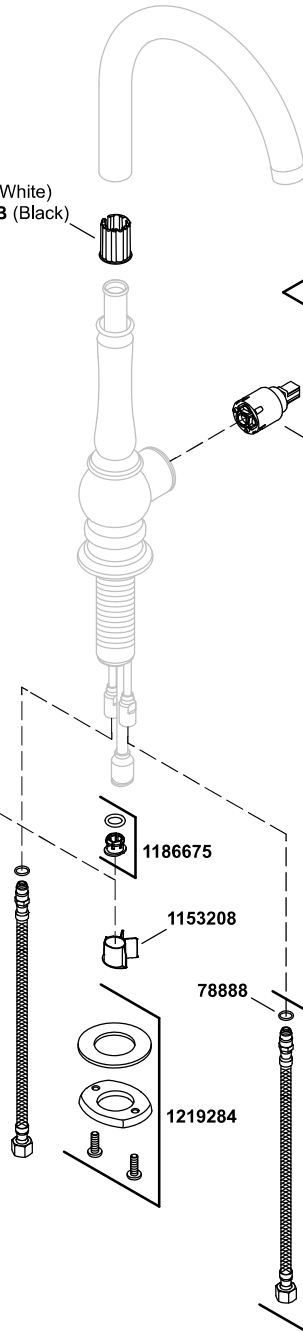

# Artifacts® Pull-down kitchen sink faucet

Pull-down kitchen sink faucet with three-function sprayhead  
K-99261

Revision Code: AA to BE

**KOHLER**  
P/N: K-560-CP-XX  
MFG.DATE: X/X/XXXX  
DO NOT REMOVE

Revision Code: CE and newer

**KOHLER**  
P/N: K-560-CP-XX  
MFG.DATE: X/X/XXXX  
DO NOT REMOVE

1048075 (White)  
1048075-B (Black)

1233398\*\*

1219282\*\*

1219281  
37793

77948

1213194\*\*

GP1198201

1186675

1153208

1219284

1168857

78888

1219284

1046153