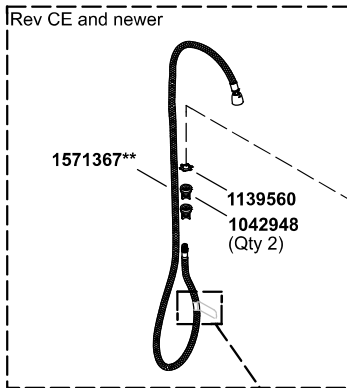

# Artifacts® Pull-down kitchen sink faucet

Pull-down kitchen sink faucet with three-function sprayhead  
K-99261

Revision Code: AA to BE

**KOHLER**  
P/N: K-560-CP-XX  
MFG.DATE: X/X/XXXX  
DO NOT REMOVE

Revision Code: CE and newer

**KOHLER**  
P/N: K-560-CP-XX  
MFG.DATE: X/X/XXXX  
DO NOT REMOVE

1048075 (White)  
1048075-B (Black)

1233398\*\*

1219282\*\*

1219281  
37793

77948

1213194\*\*