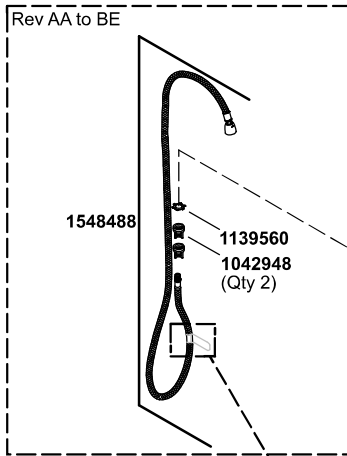

# Artifacts® Pull-down kitchen sink faucet

Pull-down kitchen sink faucet with three-function sprayhead  
K-99261

Revision Code: AA to BE

**KOHLER**  
P/N: K-560-CP-XX  
MFG.DATE: X/X/XXXX  
DO NOT REMOVE

Revision Code: CE and newer

**KOHLER**  
P/N: K-560-CP-XX  
MFG.DATE: X/X/XXXX  
DO NOT REMOVE

1048075 (White)  
1048075-B (Black)

1233398\*\*

1219282\*\*

1219281  
37793

77948

1213194\*\*