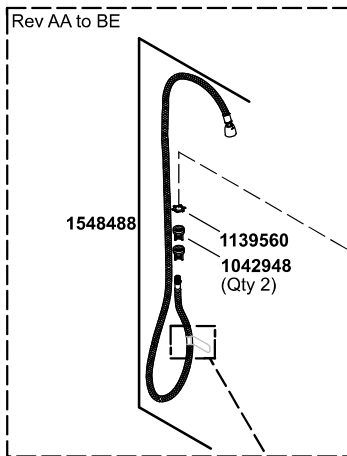

Artifacts® Pull-down kitchen sink faucet

Pull-down kitchen sink faucet with three-function sprayhead
K-99259

Revision Code: AA to BE

KOHLER
P/N: K-560-CP-XX
MFG.DATE: X/X/XXXX
DO NOT REMOVE

Revision Code: CE and newer

KOHLER
P/N: K-560-CP-XX
MFG.DATE: X/X/XXXX
DO NOT REMOVE