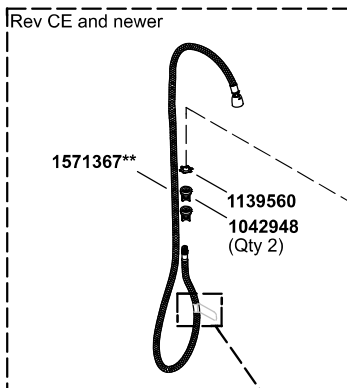

Artifacts® Pull-down kitchen sink faucet

Pull-down kitchen sink faucet with three-function sprayhead
K-99259

Revision Code: AA to BE

KOHLER
P/N: K-560-CP-XX
MFG.DATE: X/X/XXXX
DO NOT REMOVE

Revision Code: CE and newer

KOHLER
P/N: K-560-CP-XX
MFG.DATE: X/X/XXXX
DO NOT REMOVE