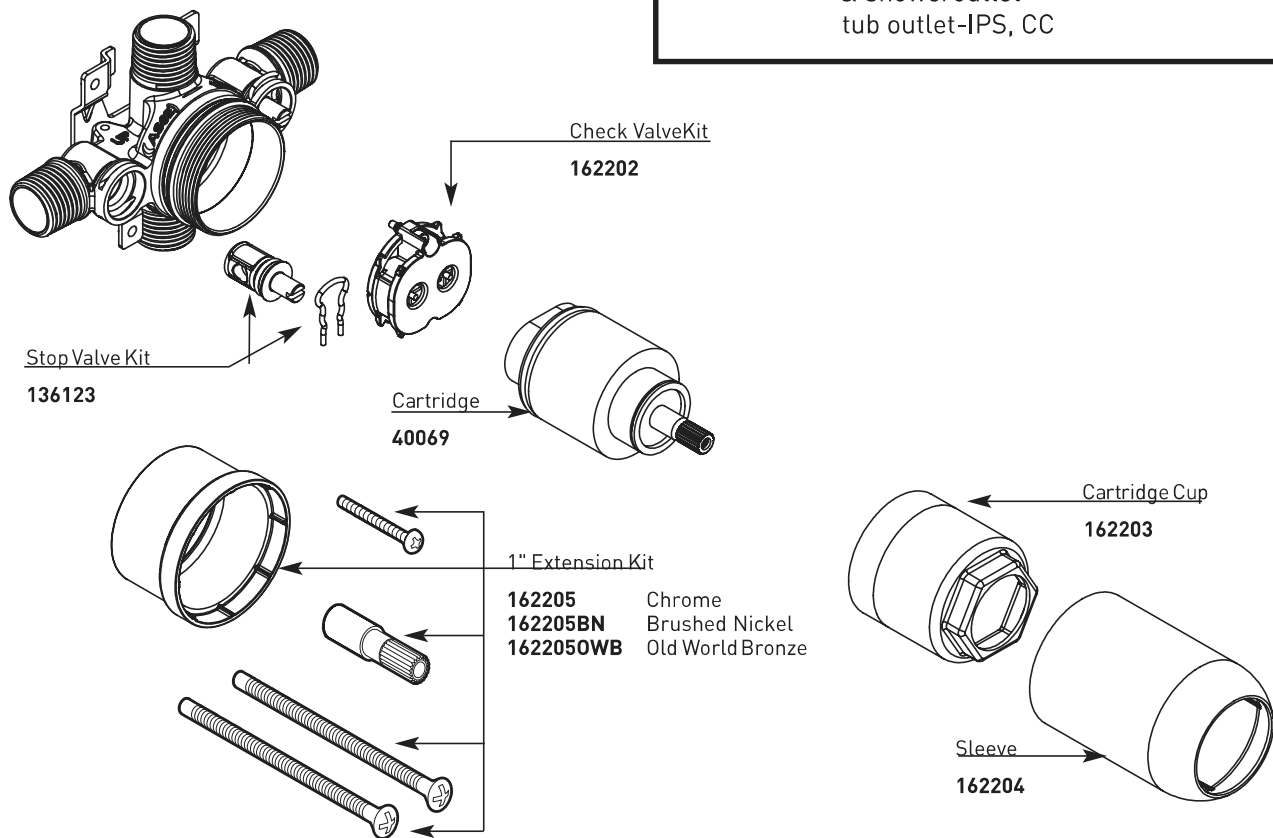

CFG

■ Order by Part Number

There is more than one version of this model.
Page down to identify the version you have.

After 1/2012

Pressure Balancing Tub/Shower Cycling Valve, 4 Port

MODEL	CONNECTION	STOPS
45311	IPS-exterior CC-interior	yes yes
45312	IPS-exterior CC-interior	no no
45313	PEX-inlets & shower outlet tub outlet-8" x 7" copper tube	no
45317	IPS-female	yes
45318	IPS-female	no
45319	PEX-inlets & showeroutlet tub outlet-IPS, CC	no
45320	PEX-inlets & showeroutlet tub outlet-IPS, CC	yes
45321	CPVC-inlets female-outlets-IPS	yes
45322	CPVC-inlets female-outlets-IPS	no
51318	Cold Expansion PEX-inlets & showeroutlet tub outlet-IPS, CC	no
51319	Cold Expansion PEX-inlets & showeroutlet tub outlet-IPS, CC	yes

CFG

■ Order by Part Number

Pressure Balancing Tub/Shower Cycling Valve, 4 Port

<u>MODEL</u>	<u>CONNECTION</u>	<u>STOPS</u>
45311	IPS-exterior CC-interior	yes yes
45312	IPS-exterior CC-interior	no no
45313	PEX-inlets & shower outlet tub outlet-8" x 7" copper tube	no
45317	IPS-female	yes
45318	IPS-female	no
45319	PEX-inlets & showeroutlet tub outlet-IPS, CC	no
45320	PEX-inlets & showeroutlet tub outlet-IPS, CC	yes
45321	CPVC-inlets female-outlets-IPS	yes
45322	CPVC-inlets female-outlets-IPS	no
51318	Cold Expansion PEX-inlets & showeroutlet tub outlet-IPS, CC	no
51319	Cold Expansion PEX-inlets & showeroutlet tub outlet-IPS, CC	yes