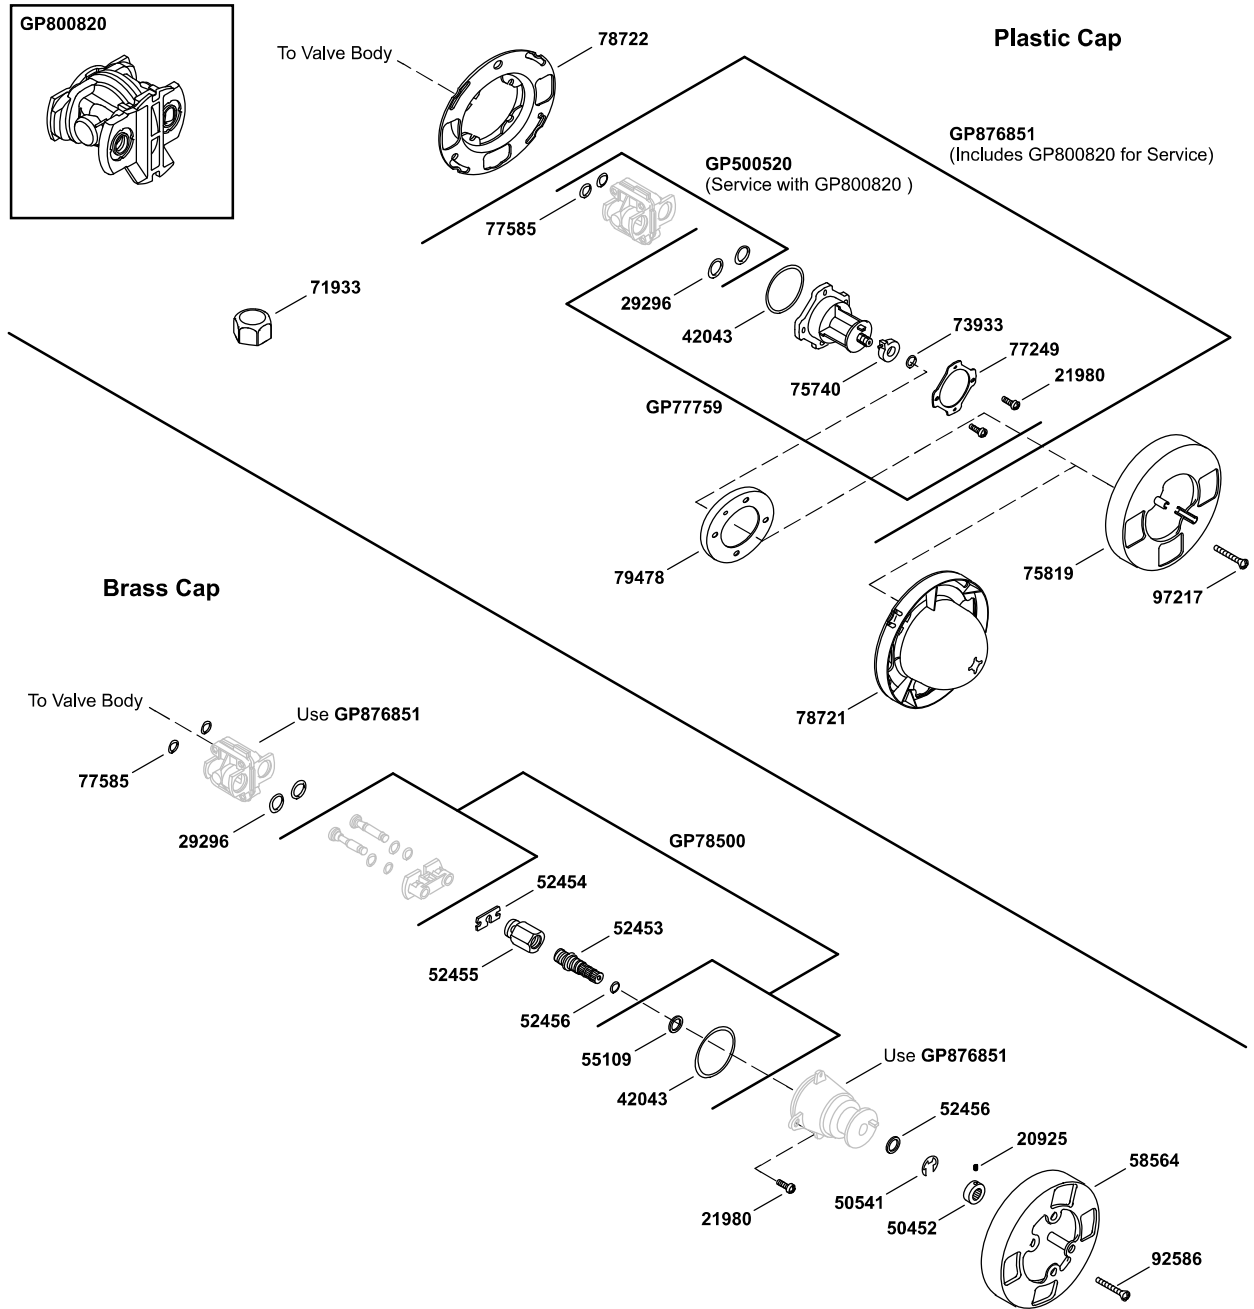

# Rite-Temp® 1/2" pressure-balancing va

1/2" pressure-balancing valve with screwdriver stops and PEX crim  
K-304-PS

# Rite-Temp® 1/2" pressure-balancing valve

1/2" pressure-balancing valve with screwdriver stops and PEX crimp  
K-304-PS