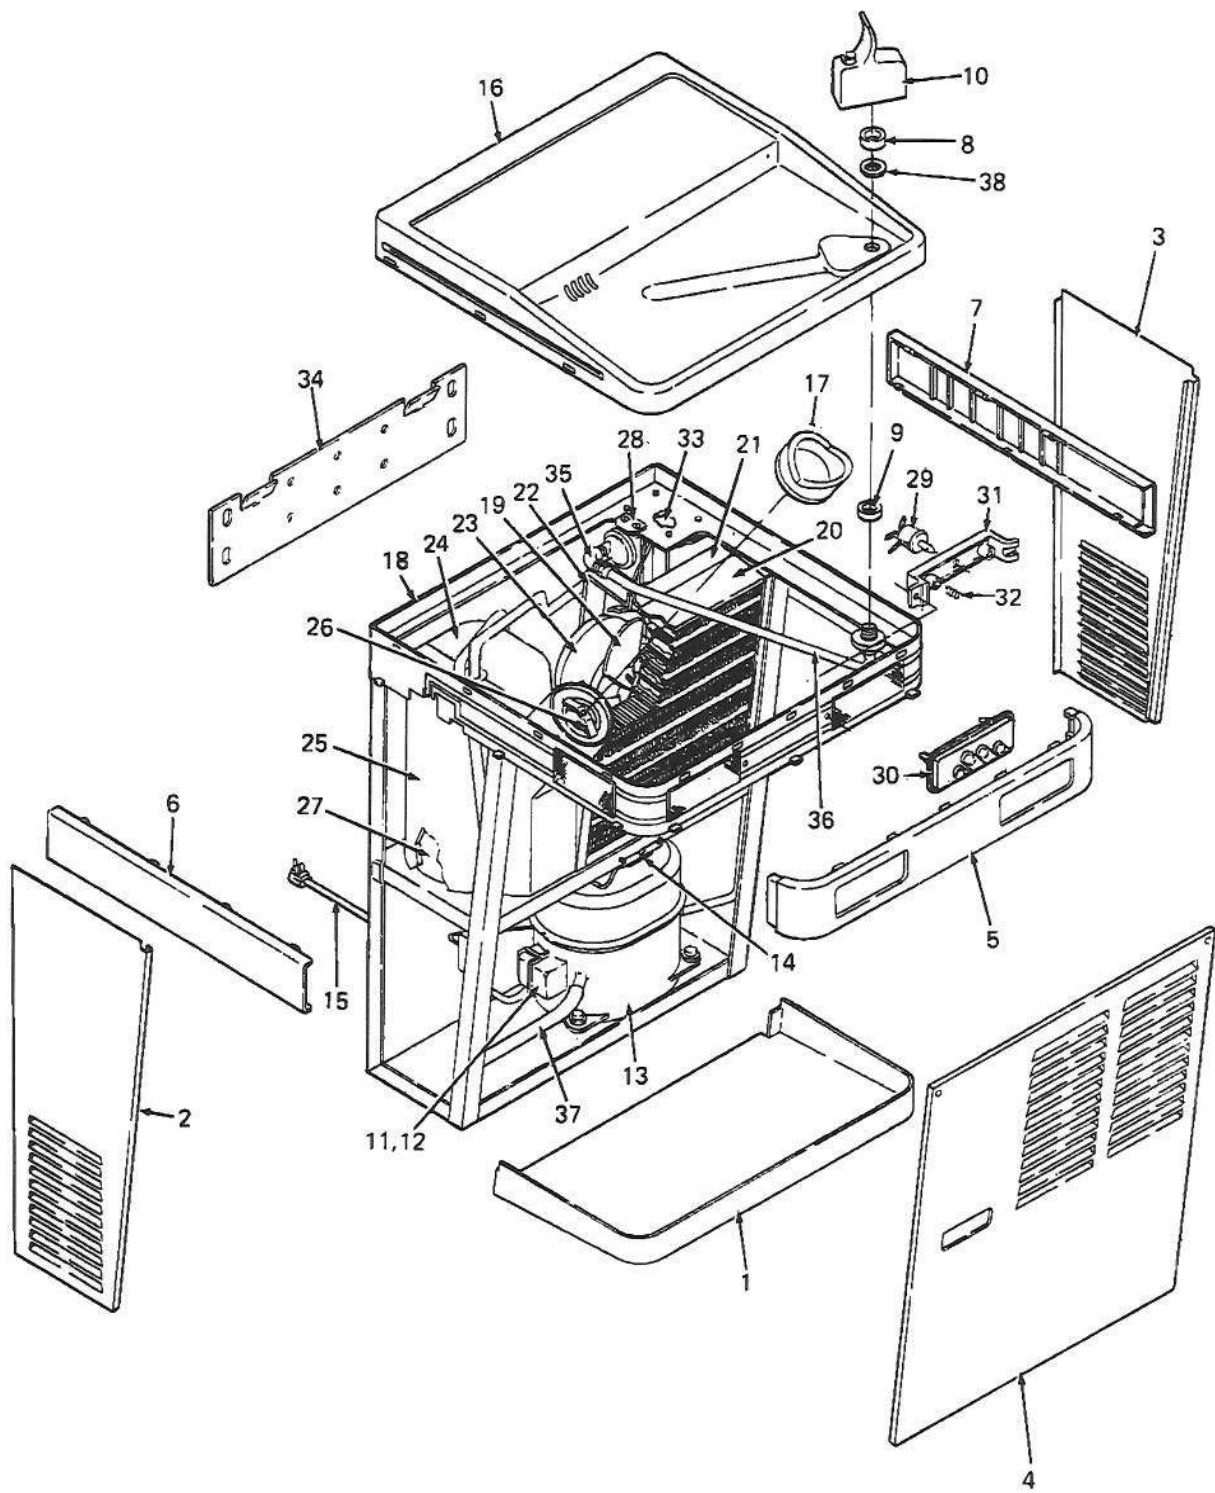

PARTS LIST

ITEM NO.	DESCRIPTION	EP8WM PLF8WM	EP8WM-D PLF8WMD	EP8WM-Q EP8WM-QA PLF8WMQ PLF8WMQA
1	Front Housing – Sandstone	026780-002	026780-002	026780-002
	Front Housing – Stainless Steel	026780-004	026780-004	026780-004
	Front Housing – Tan	026780-005	026780-005	026780-005
2	Left Side Panel – Sandstone	026798-003	026798-003	026798-003
	Left Side Panel – Stainless Steel	026798-007	026798-007	026798-007
	Left Side Panel – Tan	026798-009	026798-009	026798-009
3	Right Side Panel – Sandstone	026798-004	026798-004	026798-004
	Right Side Panel – Stainless Steel	026798-008	026798-008	026798-008
	Right Side Panel – Tan	026798-010	026798-010	026798-010
4	Front Panel – Sandstone	026802-002	026802-002	026802-002
	Front Panel – Stainless Steel	026802-004	026802-004	026802-004
	Front Panel – Tan	026802-005	026802-005	026802-005
5	Front Bezel	026869-002 CLOSED	026869-001 OPEN	026869-001 OPEN
6	Left Side Bezel	026886-003 CLOSED	026886-003 CLOSED	026886-001 OPEN
7	Right Side Bezel	026886-004 CLOSED	026886-004 CLOSED	026886-002 OPEN
8	Valve Body Gasket	008983	008983	008983
9	Washer (Under Top)	028706-001	028706-001	028706-001
10	12000 Valve Assembly	026551-002	026551-006	026551-006
	12000A Valve Assembly (PLF-001 Series) ...	030774-002	030774-004	030774-004
11	Overload	017977	017977	017977
12	Relay	017978	017978	017978
13	Compressor	027256-002	027256-002	027256-002
14	Cold Control	027040-007	027040-007	027040-007
15	Service Cord	026540-004	026540-004	026540-004
16	Top	028835-001	028835-001	028835-001
17	Waste Gasket	027205	027205	027205
18	Frame Assembly	026976-003	026976-003	026976-003
19	Fan Blade	024033	024033	024033
20	Condenser	026967	026967	026967
21	Fan Shroud	026968	026968	026968
22	Fan Motor Bracket	026969	026969	026969
23	Fan Motor Assembly	027354-009	027354-009	027354-009
24	Cooling Tank Insulation (RH)	028660-001	028660-001	028660-001
25	Cooling Tank Insulation (LH)	028661-001	028661-001	028661-001
26	Waste Assembly	026981-001	026981-001	026981-001
27	Cooling Tank Assembly (Insulated)	028789-002	028789-003	028789-003
28	Solenoid Valve	---	026985-001	026985-001
	Solenoid Valve (PLF Series)	---	029819-001	029819-001
29	Switch	---	028591-001	028591-001
30	Switch Pad	---	028587-001	028587-001
31	Switch Bracket	---	028588-001	028588-001
32	Compression Spring	---	027638-005	027638-005
33	Timer (EP8WM-QA only)	---	---	028594-001
34	Hanger Bracket	016698-002	016698-002	016698-002
35	Fitting Elbow	---	028787-001	028787-001
36	Tube Assembly Sol to Blb	---	028783-001	028783-001
37	Heat Exchanger	028785-001	028785-001	028785-001
38	Friction Washer	009281	009281	009281