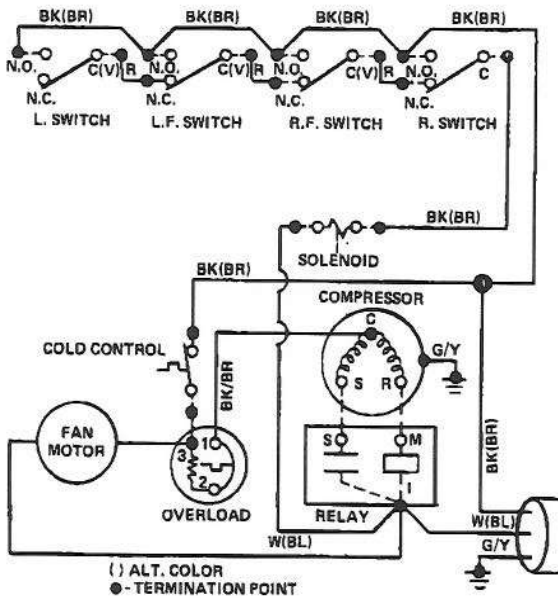

ELECTRICAL DIAGRAM

EP8WM-001

EP8WM-Q

OASIS® & AQUARIUS® are registered trademarks of EBCO Manufacturing Company
The trademarks Kelvinator® and White-Westinghouse® are used under license from White Consolidated Industries, Inc.

EBCO® MANUFACTURING COMPANY

265 N. Hamilton Rd. • P.O. Box 13150 • Columbus, OH 43213-0150 • 614/861-1350 • FAX 614/861-5017

Copyright 1993 EBCO Manufacturing Co.