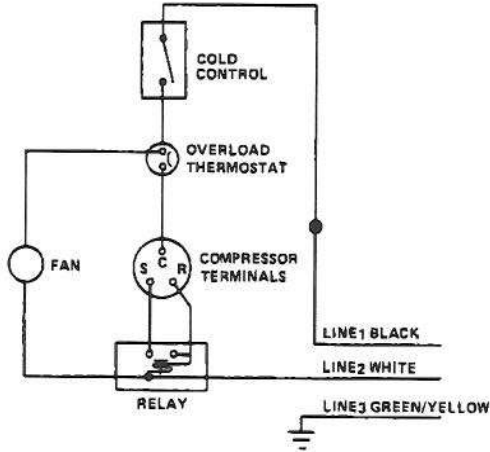

ELECTRICAL DIAGRAM

EP8WM-001