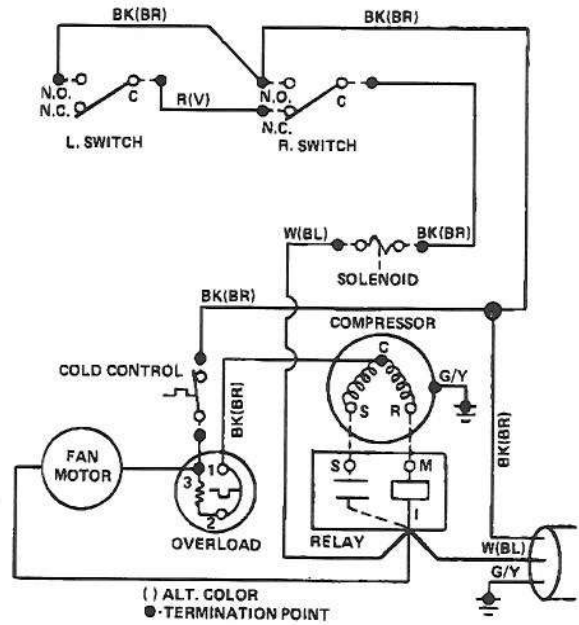

ELECTRICAL DIAGRAM

EP8WM-001

EP8WM-D

OASIS® & AQUARIUS® are registered trademarks of EBCO Manufacturing Company
The trademarks Kelvinator® and White-Westinghouse® are used under license from White Consolidated Industries, Inc.

EBCO® MANUFACTURING COMPANY

265 N. Hamilton Rd. • P.O. Box 13150 • Columbus, OH 43213-0150 • 614/861-1350 • FAX 614/861-5017

Copyright 1993 EBCO Manufacturing Co.