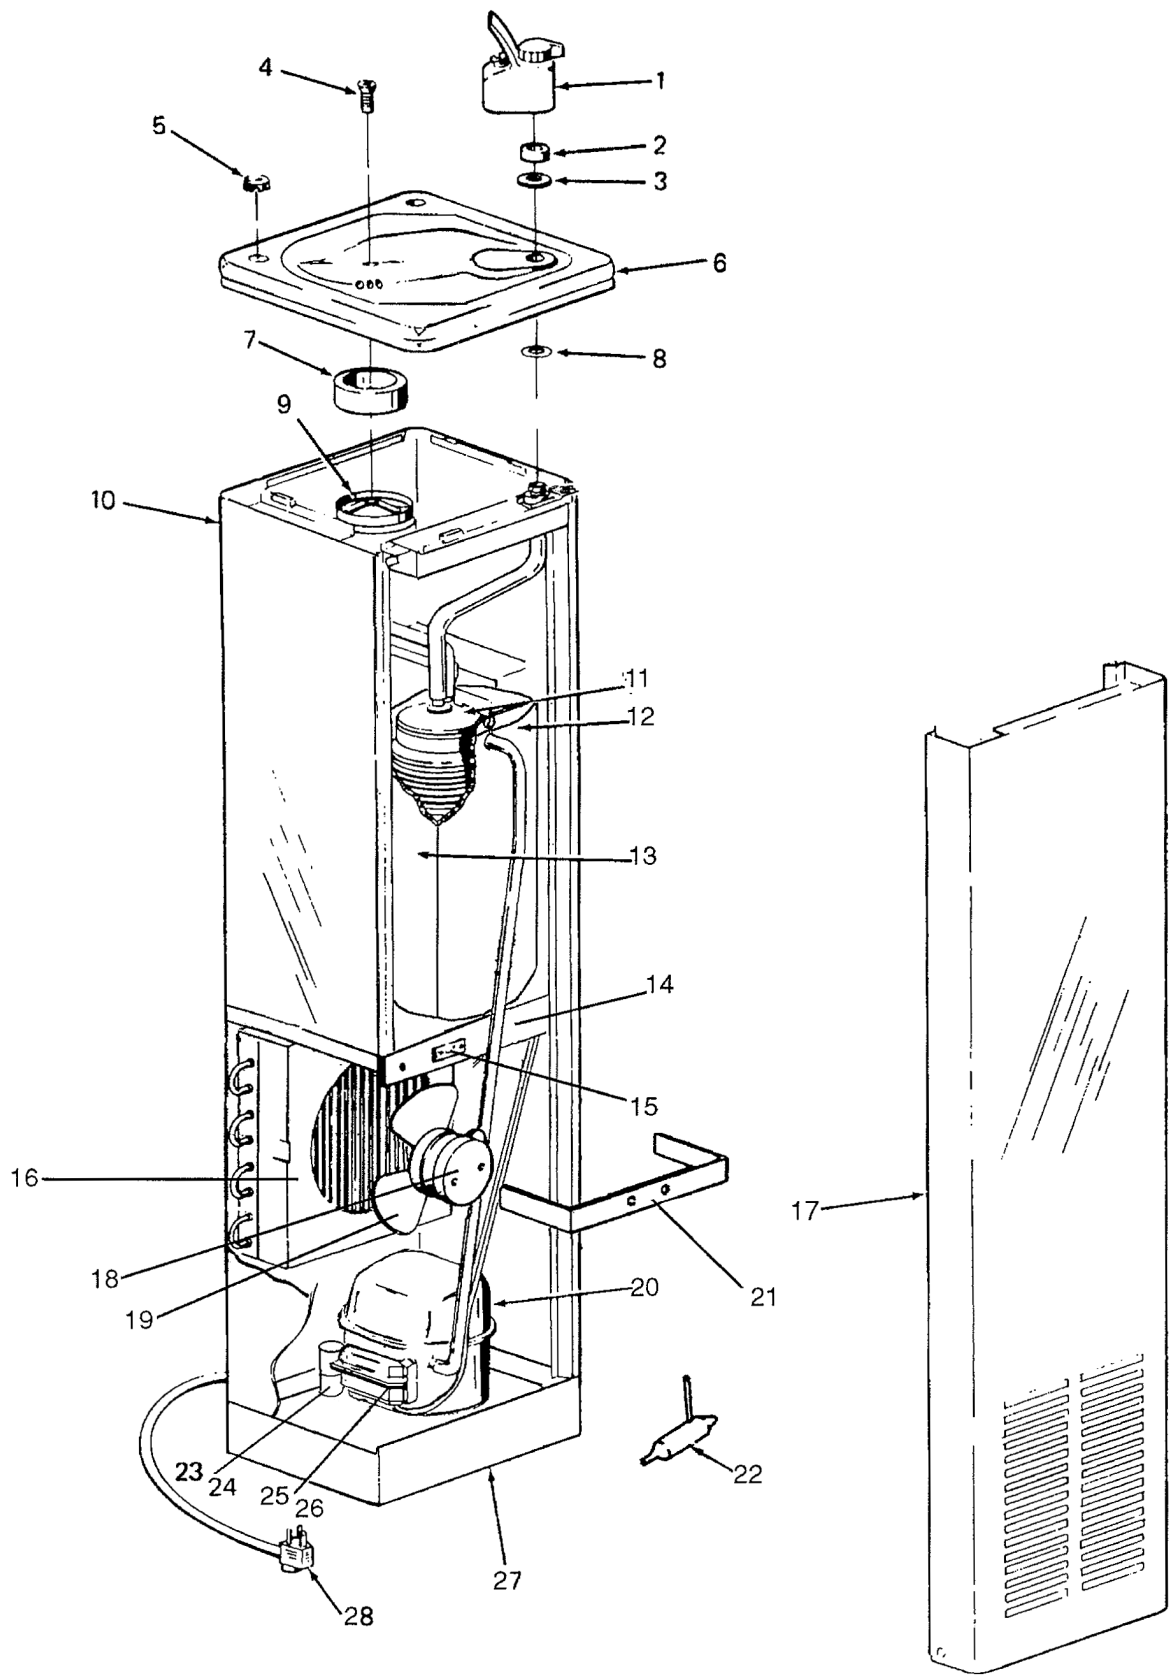

Parts List

Item#	Description	P3CP-H400	P5CP-H400
1	Bubbler Valve.....	.030774-006	030774-006
	Handle.....	013429	013429
2	Gasket, Valve Body.....	.028706-006	028706-006
3	Friction Washer.....	.028706-012	028706-012
4	Screw, Drain.....	.036049-002	036049-002
5	Hole Cover.....	.016994	016994
6	Top.....	.028464-101	028464-101
7	Waste Gasket.....	.019131	019131
8	Gasket, Under Top.....	.028706-001	028706-001
9	Waste Assy.....	.036011-008	036011-008
10	Cabinet, Sides and Rear, Sandstone.....	.036604-006	036604-006
	Cabinet, Sides and Rear, Stainless.....	.036604-003	036604-003
11	Cooling Tank.....	.033469-111	033469-111
12	Insulation, Cooling Tank, RH.....	.033431-001	033431-001
13	Insulation, Cooling Tank, LH.....	.033431-002	033431-002
14	Shelf.....	.019686-003	019686-003
15	Cold Control.....	.027040-039	027040-039
16	Condenser.....	.031766-201	031766-201
17	Front Panel, Sandstone.....	.017528-005	017528-005
	Front Panel, Stainless.....	.017528-002	017528-002
18	Fan Motor.....	.027354-036	027354-036
19	Fan Blade.....	.022977	022977
20	Compressor Assy (includes pt 23, 24, 25 & 26).....	.036115-001	036115-001
21	Fan Motor Bracket.....	.026969	026969
22	Refrigerant Drier.....	.034343-003	034343-003
23	Start Capacitor - 60 MFD.....	.027956-008	027956-008
24	Run Capacitor - 25 MFD.....	.027956-009	027956-009
25	Relay.....	.036056-003	036056-003
26	Overload.....	.036055-003	036055-003
27	Base.....	.033778-001	033778-001
28	Service Cord.....	.026540-046	026540-046