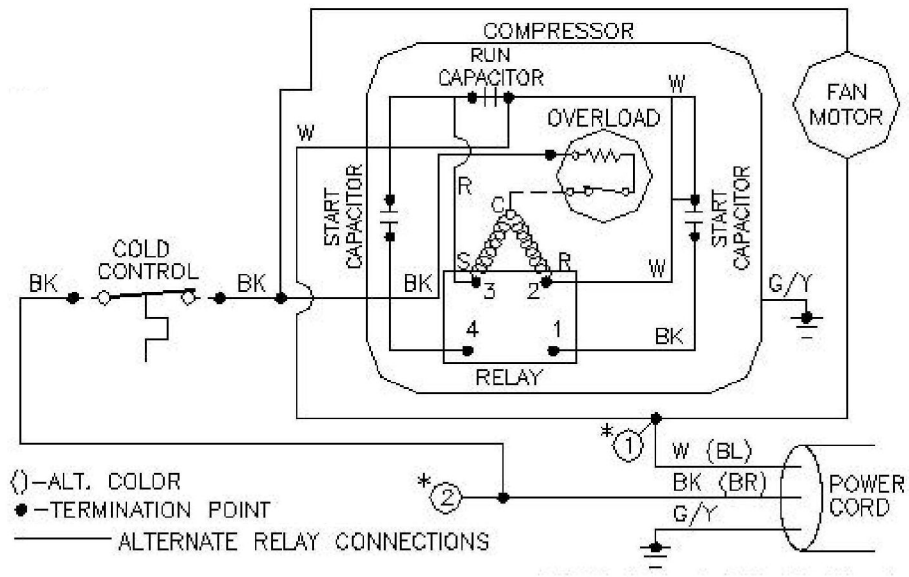

Parts List

Item#	Description	P3CP-H400	P5CP-H400
1	Bubbler Valve.....	.030774-006	030774-006
	Handle.....	013429	013429
2	Gasket, Valve Body.....	.028706-006	028706-006
3	Friction Washer.....	.028706-012	028706-012
4	Screw, Drain.....	.036049-002	036049-002
5	Hole Cover.....	.016994	016994
6	Top.....	.028464-101	028464-101
7	Waste Gasket.....	.019131	019131
8	Gasket, Under Top.....	.028706-001	028706-001
9	Waste Assy.....	.036011-008	036011-008
10	Cabinet, Sides and Rear, Sandstone.....	.036604-006	036604-006
	Cabinet, Sides and Rear, Stainless.....	.036604-003	036604-003
11	Cooling Tank.....	.033469-111	033469-111
12	Insulation, Cooling Tank, RH.....	.033431-001	033431-001
13	Insulation, Cooling Tank, LH.....	.033431-002	033431-002
14	Shelf.....	.019686-003	019686-003
15	Cold Control.....	.027040-039	027040-039
16	Condenser.....	.031766-201	031766-201
17	Front Panel, Sandstone.....	.017528-005	017528-005
	Front Panel, Stainless.....	.017528-002	017528-002
18	Fan Motor.....	.027354-036	027354-036
19	Fan Blade.....	.022977	022977
20	Compressor Assy (includes pt 23, 24, 25 & 26).....	.036115-001	036115-001
21	Fan Motor Bracket.....	.026969	026969
22	Refrigerant Drier.....	.034343-003	034343-003
23	Start Capacitor - 60 MFD.....	.027956-008	027956-008
24	Run Capacitor - 25 MFD.....	.027956-009	027956-009
25	Relay.....	.036056-003	036056-003
26	Overload.....	.036055-003	036055-003
27	Base.....	.033778-001	033778-001
28	Service Cord.....	.026540-046	026540-046

Wiring Diagram: P3CP-H400 P5CP-H400

OASIS International

222 East Campus View Blvd. - Columbus, OH 43235 U.S.A.
614/861-1350 - Fax: 614/322-4557
www.oasiscoolers.com
www.oasis-parts.com