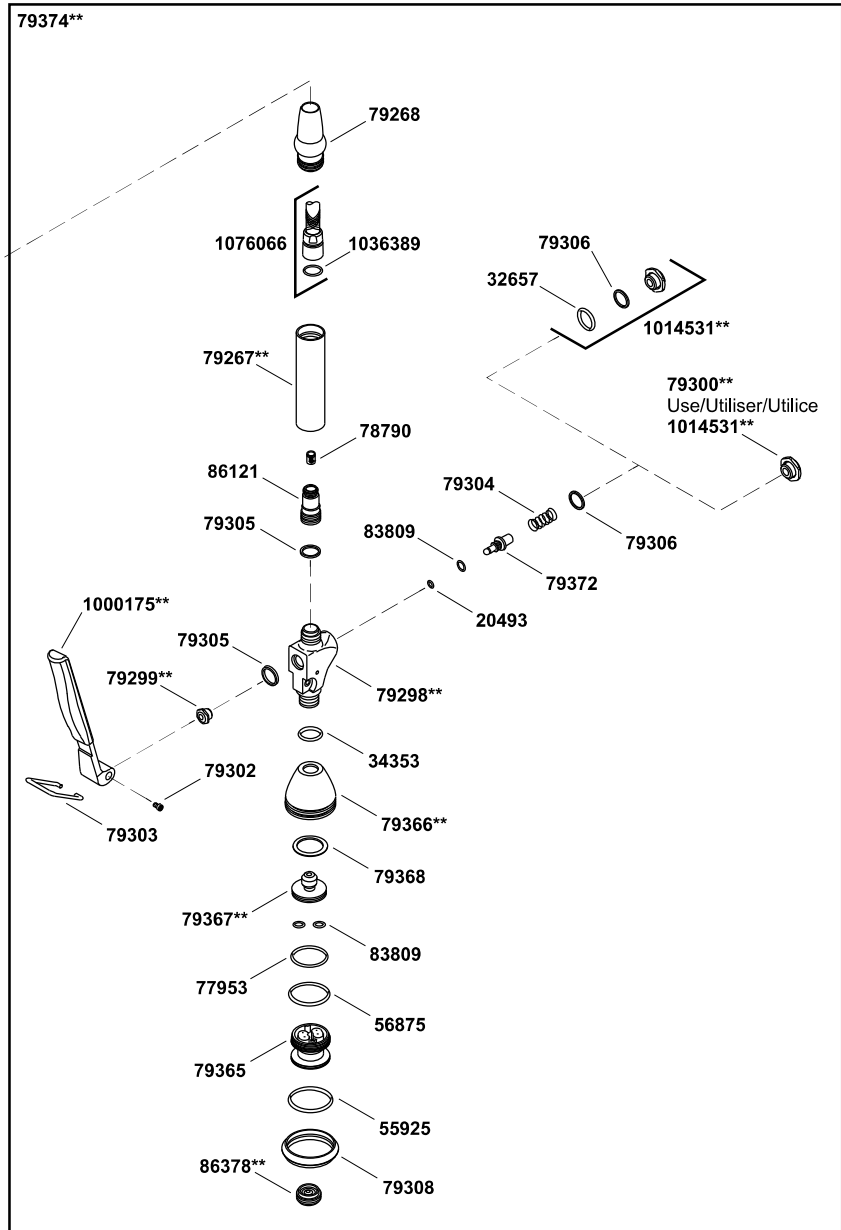

ProMaster® Two-hole kitchen sink faucet

Two-hole kitchen sink faucet with overhead 27-1/2" spout with pull-K-6330

88519-8-AG

© 2013 Kohler Co.

ProMaster® Two-hole kitchen sink faucet

Two-hole kitchen sink faucet with overhead 27-1/2" spout with pull-K-6330

ProMaster® Two-hole kitchen sink faucet

Two-hole kitchen sink faucet with overhead 27-1/2" spout with pull-K-6330