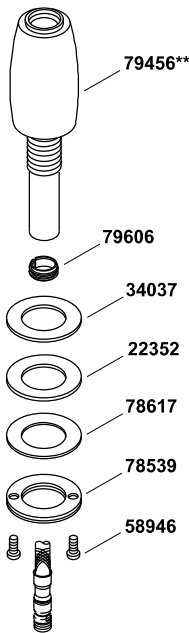

ProMaster® Two-hole kitchen sink faucet

Two-hole kitchen sink faucet with overhead 27-1/2" spout with pull-K-6330

88519-8-AG

© 2013 Kohler Co.

ProMaster® Two-hole kitchen sink faucet

Two-hole kitchen sink faucet with overhead 27-1/2" spout with pull-K-6330

ProMaster® Two-hole kitchen sink faucet

Two-hole kitchen sink faucet with overhead 27-1/2" spout with pull-K-6330