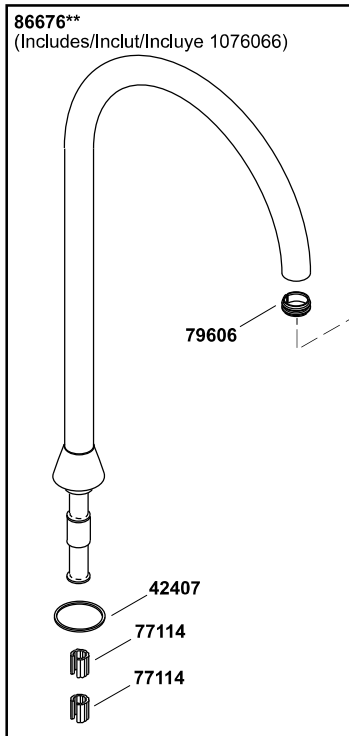

ProMaster® Two-hole kitchen sink faucet

Two-hole kitchen sink faucet with overhead 27-1/2" spout with pull-K-6330

88519-8-AG

© 2013 Kohler Co.

ProMaster® Two-hole kitchen sink faucet

Two-hole kitchen sink faucet with overhead 27-1/2" spout with pull-K-6330

ProMaster® Two-hole kitchen sink faucet

Two-hole kitchen sink faucet with overhead 27-1/2" spout with pull-K-6330