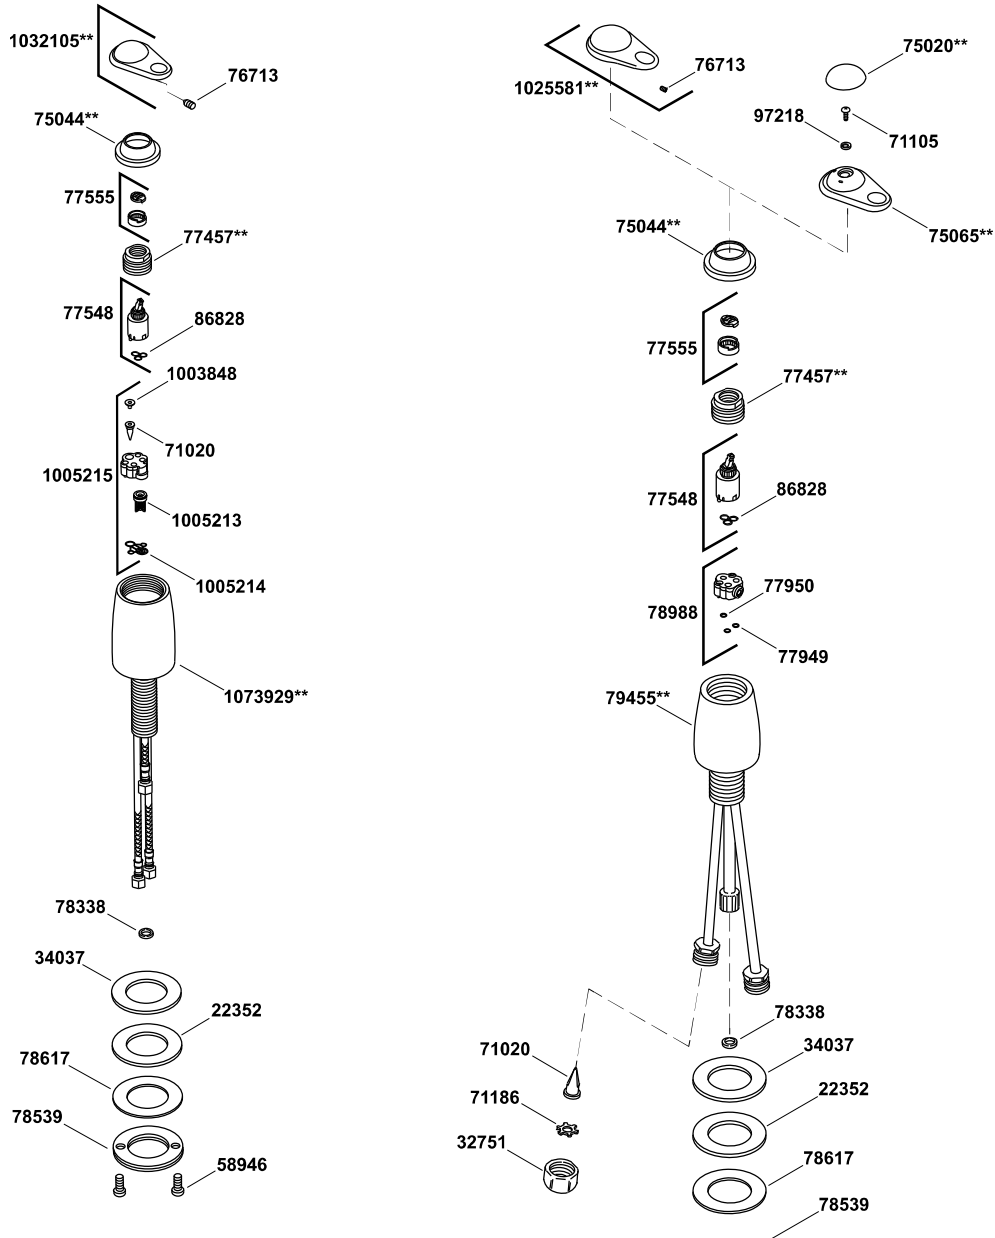

ProMaster® Two-hole kitchen sink faucet

Two-hole kitchen sink faucet with overhead 27-1/2" spout with pull-K-6330

88519-8-AG

© 2013 Kohler Co.

ProMaster® Two-hole kitchen sink faucet

Two-hole kitchen sink faucet with overhead 27-1/2" spout with pull-K-6330

ProMaster® Two-hole kitchen sink faucet

Two-hole kitchen sink faucet with overhead 27-1/2" spout with pull-K-6330